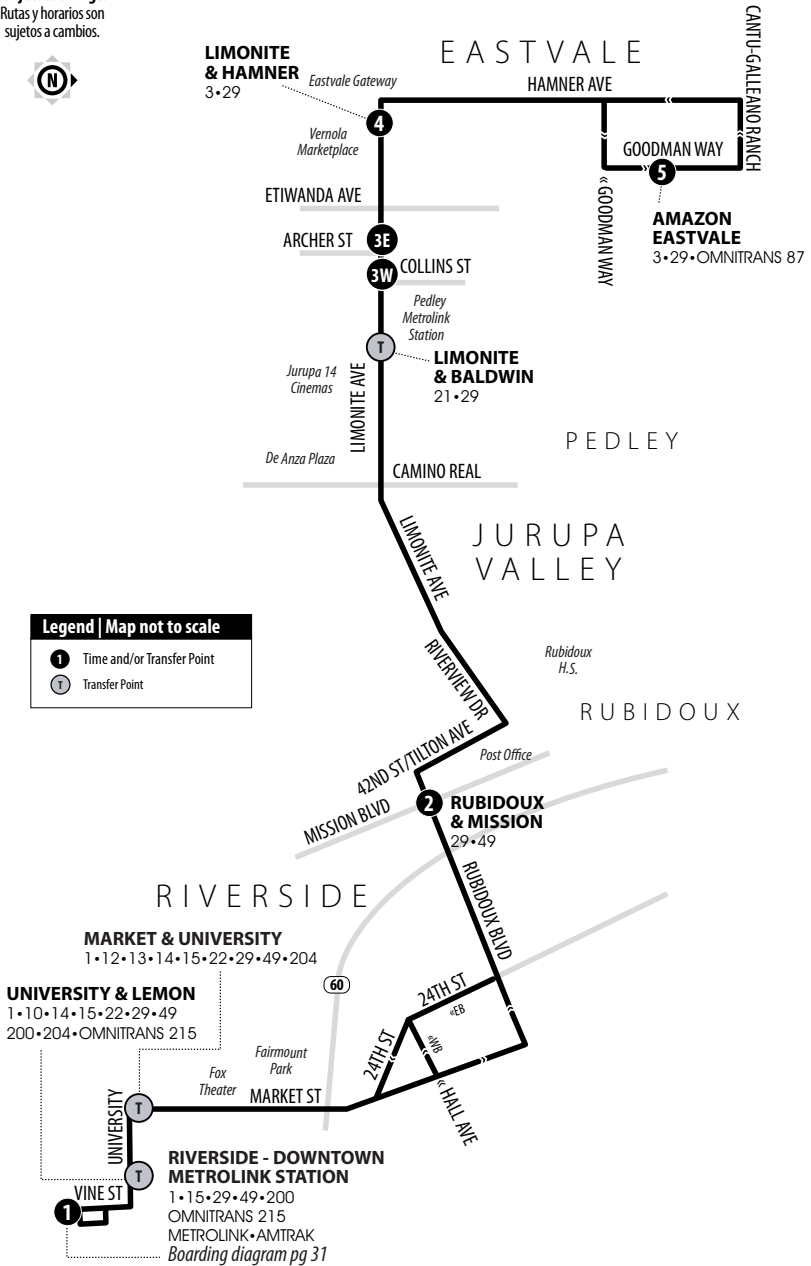

29

DOWNTOWN RIVERSIDE - JURUPA VALLEY - EASTVALE

Routing and timetables
subject to change.
Rutas y horarios son
sujetos a cambios.

Legend | Map not to scale

- 1** Time and/or Transfer Point
- T** Transfer Point

29

EASTBOUND TO DOWNTOWN RIVERSIDE | WEEKDAYS

A.M. times are in PLAIN, P.M. times are in BOLD | Times are approximate

AMAZON EASTVALE	LIMONITE & HAMNER	LIMONITE & ARCHER	RUBIDOUX & MISSION	RIVERSIDE-DOWNTOWN METROLINK STATION (VINE ST BAY D)
5	4	3E	2	1
5:12	5:21	5:32	5:46	6:09
6:13	6:22	6:33	6:47	7:10
7:34	7:43	7:54	8:08	8:33
8:53	9:02	9:14	9:30	9:56
10:08	10:18	10:30	10:46	11:12
11:28	11:38	11:50	12:06	12:32
12:46	12:56	1:10	1:26	1:53
2:04	2:14	2:30	2:46	3:13
3:24	3:34	3:50	4:06	4:33
4:44	4:54	5:10	5:26	5:53
6:12	6:22	6:36	6:52	7:18
7:31	7:41	7:55	8:11	8:37

29

WESTBOUND TO EASTVALE | WEEKDAYS

A.M. times are in PLAIN, P.M. times are in BOLD | Times are approximate

RIVERSIDE-DOWNTOWN METROLINK STATION (VINE ST BAY D)	RUBIDOUX & MISSION	LIMONITE & COLLINS	LIMONITE & HAMNER	AMAZON EASTVALE
1	2	3W	4	5
5:10	5:31	5:43	5:53	6:03
6:29	6:50	7:02	7:12	7:22
7:40	8:01	8:17	8:28	8:38
8:55	9:20	9:36	9:47	9:57
10:09	10:34	10:50	11:02	11:12
11:23	11:49	12:05	12:19	12:29
12:43	1:09	1:25	1:39	1:49
2:03	2:29	2:45	2:59	3:12
3:23	3:49	4:05	4:19	4:32
4:54	5:20	5:36	5:49	6:02
6:04	6:29	6:45	6:58	7:11
7:28	7:53	8:06	8:19	8:32
8:47	9:12	9:25	9:37	9:50

A.M. times are in PLAIN, P.M. times are in BOLD | Times are approximate

RIVERSIDE-DOWNTOWN METROLINK STATION (VINE ST BAY D)	RUBIDOUX & MISSION	LIMONITE & COLLINS	LIMONITE & HAMNER	AMAZON EASTVALE
1	2	3W	4	5
5:55	6:16	6:28	6:38	6:46
7:00	7:21	7:35	7:46	7:54
7:59	8:24	8:40	8:51	8:59
9:10	9:35	9:51	10:03	10:11
10:20	10:45	11:01	11:15	11:23
11:32	11:58	12:14	12:28	12:36
12:44	1:10	1:26	1:40	1:48
1:59	2:25	2:41	2:55	3:03
3:19	3:45	4:01	4:15	4:23
4:28	4:54	5:10	5:23	5:31
5:48	6:13	6:29	6:42	6:50
6:52	7:17	7:30	7:43	7:51
8:11	8:36	8:49	9:01	9:09