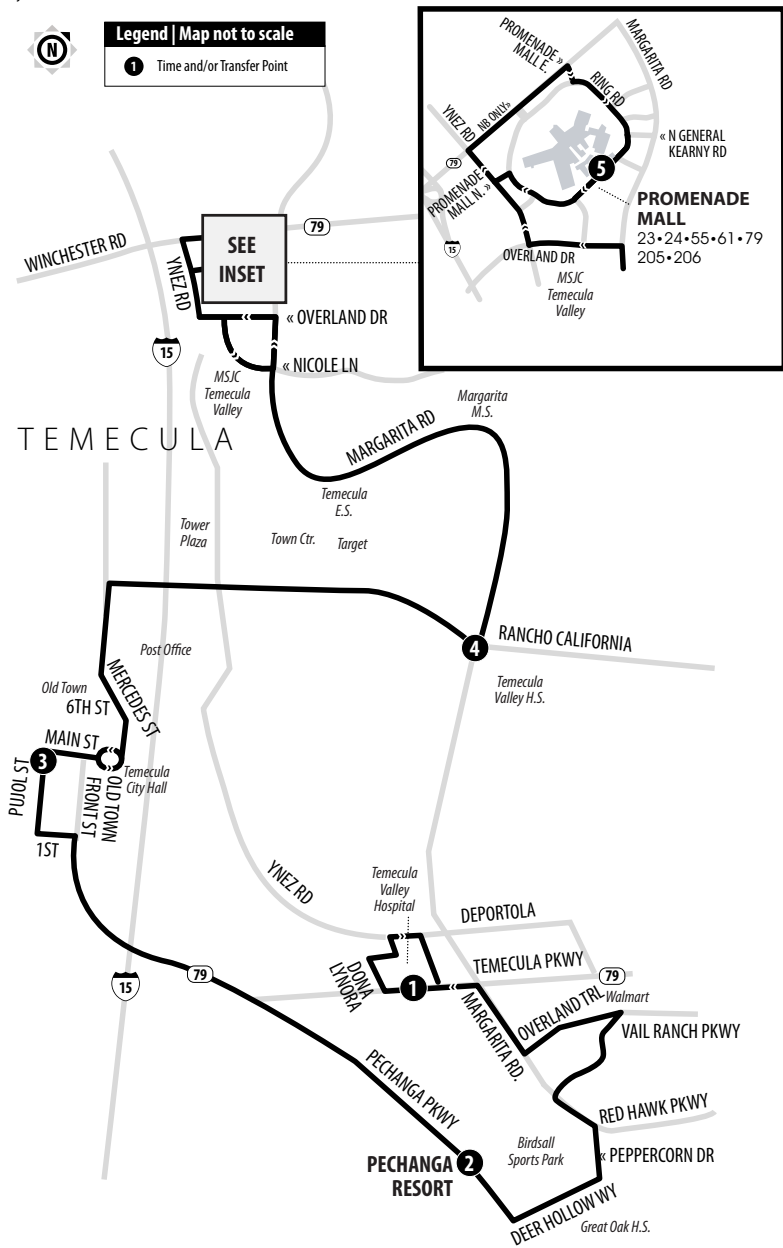

24

PROMENADE MALL - PECHANGA RESORT - TEMECULA VALLEY HOSPITAL

Routing and timetables
subject to change.
Rutas y horarios son
sujetos a cambios.

Legend | Map not to scale

1 Time and/or Transfer Point

24

NORTHBOUND TO PROMENADE MALL | WEEKDAYS

24

SOUTHBOUND TO TEMECULA VALLEY HOSPITAL | WEEKDAYS

A.M. times are in PLAIN, P.M. times are in BOLD | Times are approximate

| PROMENADE MALL | MARGARITA & RANCHO CALIFORNIA | PUJOL & MAIN | PECHANGA RESORT | TEMECULA VALLEY HOSPITAL |
|----------------|-------------------------------|--------------|-----------------|--------------------------|
| 5 | 4 | 3 | 2 | 1 |
| 6:30 | 6:41 | 6:52 | 7:02 | 7:24 |
| 7:40 | 7:51 | 8:02 | 8:12 | 8:34 |
| 8:50 | 9:05 | 9:20 | 9:33 | 9:56 |
| 10:00 | 10:15 | 10:32 | 10:45 | 11:08 |
| 11:10 | 11:26 | 11:45 | 11:58 | 12:21 |
| 12:20 | 12:36 | 12:52 | 1:05 | 1:28 |
| 1:30 | 1:47 | 2:03 | 2:16 | 2:39 |
| 2:40 | 2:57 | 3:12 | 3:25 | 3:48 |
| 3:50 | 4:07 | 4:22 | 4:35 | 4:57 |
| 5:00 | 5:17 | 5:32 | 5:45 | 6:07 |
| 6:10 | 6:27 | 6:42 | 6:55 | 7:17 |

A.M. times are in PLAIN, P.M. times are in BOLD | Times are approximate

| PROMENADE MALL | MARGARITA & RANCHO CALIFORNIA | PUJOL & MAIN | PECHANGA RESORT | TEMECULA VALLEY HOSPITAL |
|----------------|-------------------------------|--------------|-----------------|--------------------------|
| 5 | 4 | 3 | 2 | 1 |
| 7:49 | 8:00 | 8:11 | 8:21 | 8:38 |
| 8:41 | 8:56 | 9:11 | 9:24 | 9:42 |
| 9:54 | 10:09 | 10:26 | 10:39 | 10:57 |
| 11:05 | 11:21 | 11:40 | 11:53 | 12:11 |
| 12:12 | 12:28 | 12:44 | 12:57 | 1:15 |
| 1:19 | 1:36 | 1:52 | 2:05 | 2:23 |
| 2:32 | 2:49 | 3:04 | 3:17 | 3:35 |
| 3:43 | 4:00 | 4:15 | 4:28 | 4:45 |
| 4:58 | 5:15 | 5:30 | 5:43 | 6:00 |
| 6:12 | 6:29 | 6:44 | 6:57 | 7:14 |