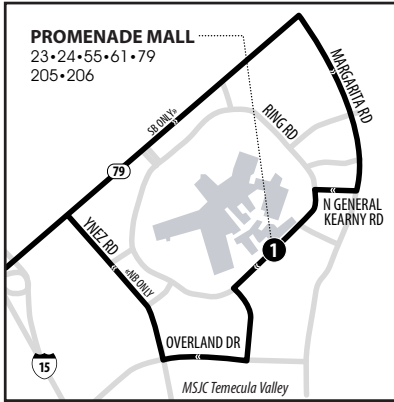

## TEMECULA - MURRIETA - LAKE ELSINORE - CORONA TRANSIT CENTER

Routing and timetables  
subject to change.  
Rutas y horarios son  
sujetos a cambios.

**No service on weekends or:** Memorial Day, Independence Day, Labor Day, Thanksgiving Day, Christmas Day and New Year's Day.

**PROMENADE MALL**  
23•24•55•61•79  
205•206

**LAKE ELSINORE OUTLET  
CENTER PARK & RIDE**  
8•9•205•206

**CORONA TRANSIT CENTER**  
1•3•205•206  
CORONA CRUISER BLUE, RED  
METROLINK  
Boarding diagram pg 26

TEMECULA

SEE  
INSET

MURRIETA

**MULLIGAN FAMILY  
FUN CENTER**  
23•205•206

LAKE ELSINORE

CENTRAL  
COLLIER  
NICHOLS

**Legend | Map not to scale**

**1** Time and/or Transfer Point

## NORTHBOUND TO CORONA TRANSIT CENTER | WEEKDAYS ONLY

A.M. times are in PLAIN, P.M. times are in BOLD | Times are approximate

	PROMENADE MALL	MULLIGANS MURRIETA	LAKE ELSINORE OUTLET CENTER PARK-AND-RIDE	TOM'S FARM	DOS LAGOS	CORONA TRANSIT CENTER
	1	2	3	4	5	6
<b>205</b>	3:56	4:07	4:27	4:40	—	5:01
<b>206</b>	4:36	4:47	5:07	5:23	—	5:45
<b>205</b>	—	—	5:35	5:49	6:01	6:25
<b>205</b>	—	—	6:08	6:22	6:37	7:05
<b>206</b>	<b>3:45</b>	<b>4:00</b>	<b>4:25</b>	<b>4:40</b>	<b>4:49</b>	<b>5:09</b>