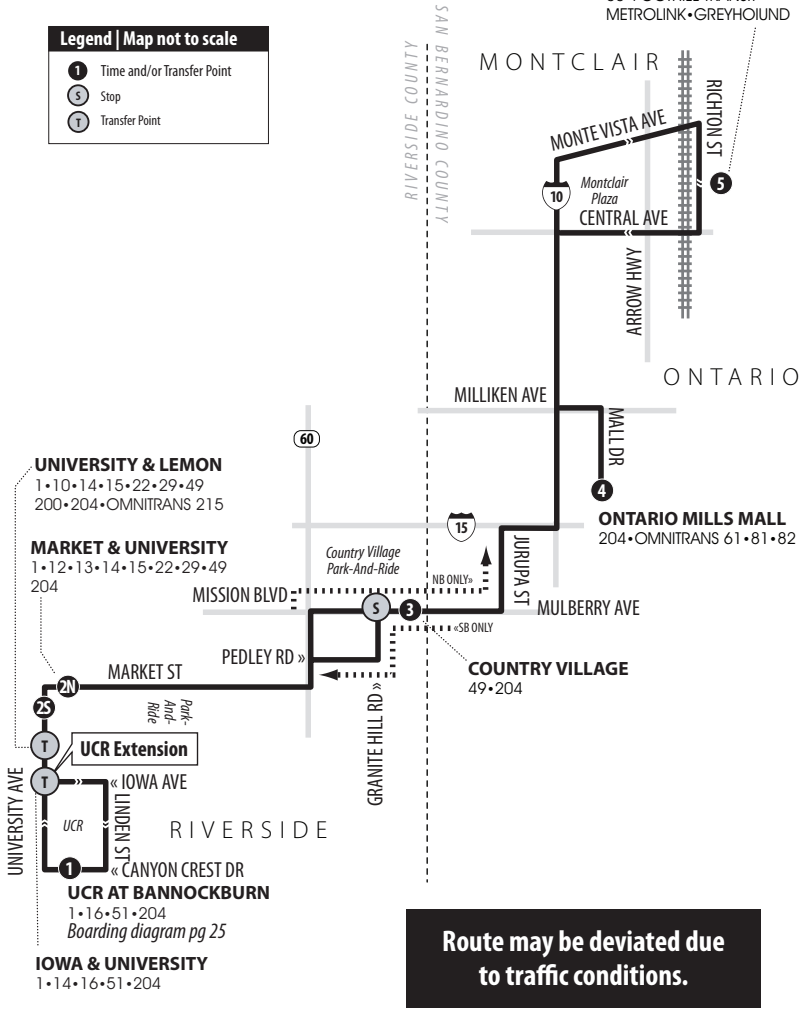

204

UCR - DOWNTOWN RIVERSIDE - ONTARIO MILLS MALL - MONTCLAIR TRANSCENTER

Routing and timetables subject to change.
Rutas y horarios son sujetos a cambios.

No service on weekends or: Memorial Day, Independence Day, Labor Day, Thanksgiving Day, Christmas Day and New Year's Day.

Legend | Map not to scale

- 1** Time and/or Transfer Point
- S** Stop
- T** Transfer Point

MONTCLAIR TRANSCENTER
204 • OMNITRANS 66 • 85
88 • Foothill Transit
METROLINK • GREYHOUND

Route may be deviated due to traffic conditions.

COMMUTERLINK
EXPRESS

204**NORTHBOUND TO ONTARIO MILLS MALL & MONTCLAIR TRANSCENTER | WEEKDAYS ONLY**

A.M. times are in PLAIN, P.M. times are in BOLD | Times are approximate

UCR AT BANNOCKBURN	MARKET & UNIVERSITY	COUNTRY VILLAGE	ONTARIO MILLS MALL	MONTCLAIR TRANSCENTER
1	2N	3	4	5
—	5:13	5:27	5:44	6:06
6:18	6:28	6:42	6:59	7:21
2:30	2:45	2:59	3:18	3:40
5:40	5:55	6:12	6:31	6:53

204**SOUTHBOUND TO DOWNTOWN RIVERSIDE & UCR | WEEKDAYS ONLY**

A.M. times are in PLAIN, P.M. times are in BOLD | Times are approximate

MONTCLAIR TRANSCENTER	ONTARIO MILLS MALL	COUNTRY VILLAGE	UNIVERSITY & LEMON	UCR AT BANNOCKBURN
5	4	3	2S	1
6:23	6:42	7:01	7:18	7:32
7:31	7:50	8:12	8:35	8:51
3:57	4:24	4:49	5:12	5:28
7:05	7:28	7:48	8:06	8:20