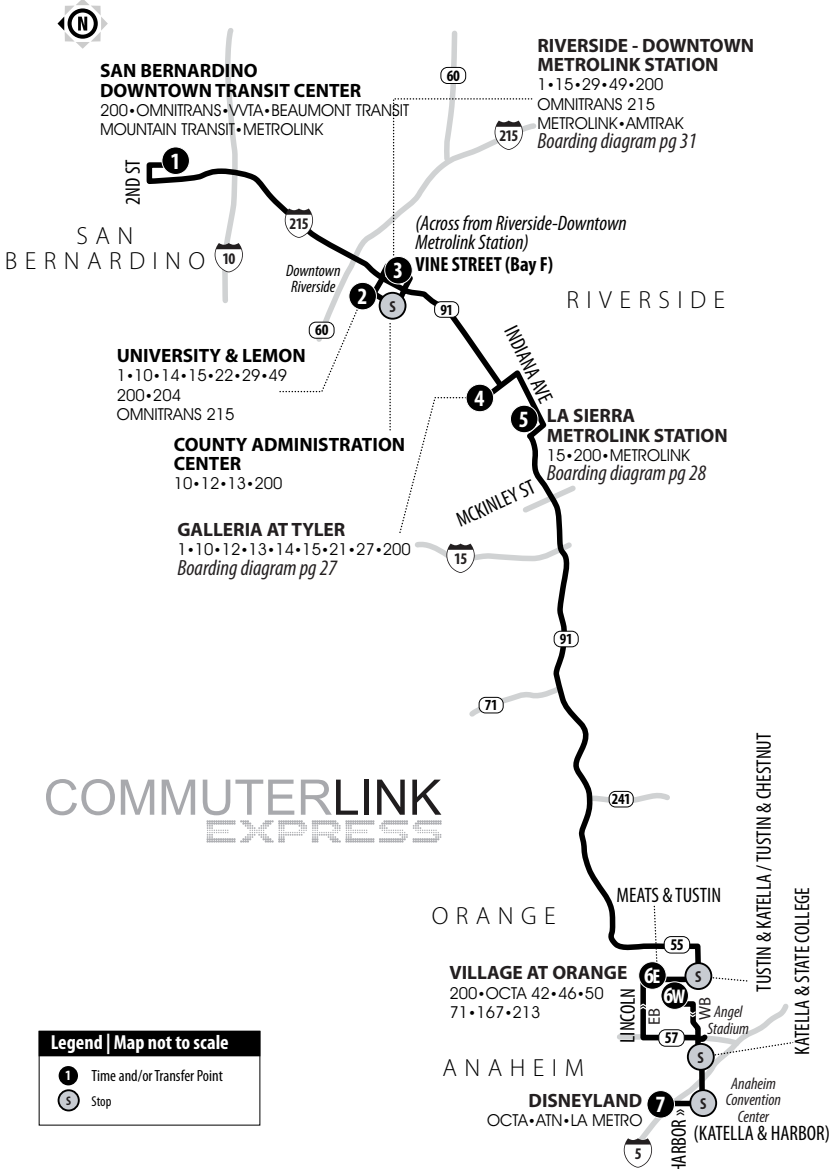

# SAN BERNARDINO - RIVERSIDE - ANAHEIM

Routing and timetables  
subject to change.  
Rutas y horarios son  
sujetos a cambios.

**200****WESTBOUND TO ANAHEIM | WEEKDAYS**

A.M. times are in PLAIN, P.M. times are in BOLD | Times are approximate.

SAN BERNARDINO DOWNTOWN TRANSIT CENTER	LEMON & UNIVERSITY (DOWNTOWN RIVERSIDE)	RIVERSIDE-DOWNTOWN METROLINK STATION (VINE ST BAY F)	GALLERIA AT TYLER	LA SIERRA METROLINK STATION	MEATS & TUSTIN	DISNEYLAND
1	2	3	4	5	6W	7
5:30	5:48	5:51	6:08	6:18	6:51	7:16
6:50	7:08	7:12	7:29	7:39	8:12	8:37
8:20	8:39	8:43	9:00	9:10	9:43	10:08
9:52	10:11	10:18	10:35	10:45	11:19	11:46
11:20	11:39	11:46	<b>12:03</b>	<b>12:13</b>	<b>12:47</b>	<b>1:15</b>
<b>12:55</b>	<b>1:15</b>	<b>1:22</b>	<b>1:39</b>	<b>1:49</b>	<b>2:23</b>	<b>2:52</b>
<b>2:14</b>	<b>2:34</b>	<b>2:41</b>	<b>2:58</b>	<b>3:08</b>	<b>3:42</b>	<b>4:08</b>
<b>3:55</b>	<b>4:15</b>	<b>4:22</b>	<b>4:41</b>	<b>4:52</b>	<b>5:26</b>	<b>5:53</b>
<b>5:30</b>	<b>5:50</b>	<b>5:54</b>	<b>6:11</b>	<b>6:21</b>	<b>6:55</b>	<b>7:21</b>
<b>6:50</b>	<b>7:09</b>	<b>7:13</b>	<b>7:30</b>	<b>7:40</b>	<b>8:12</b>	<b>8:37</b>
<b>8:10</b>	<b>8:29</b>	<b>8:33</b>	<b>8:49</b>	<b>8:59</b>	<b>9:30</b>	<b>9:55</b>