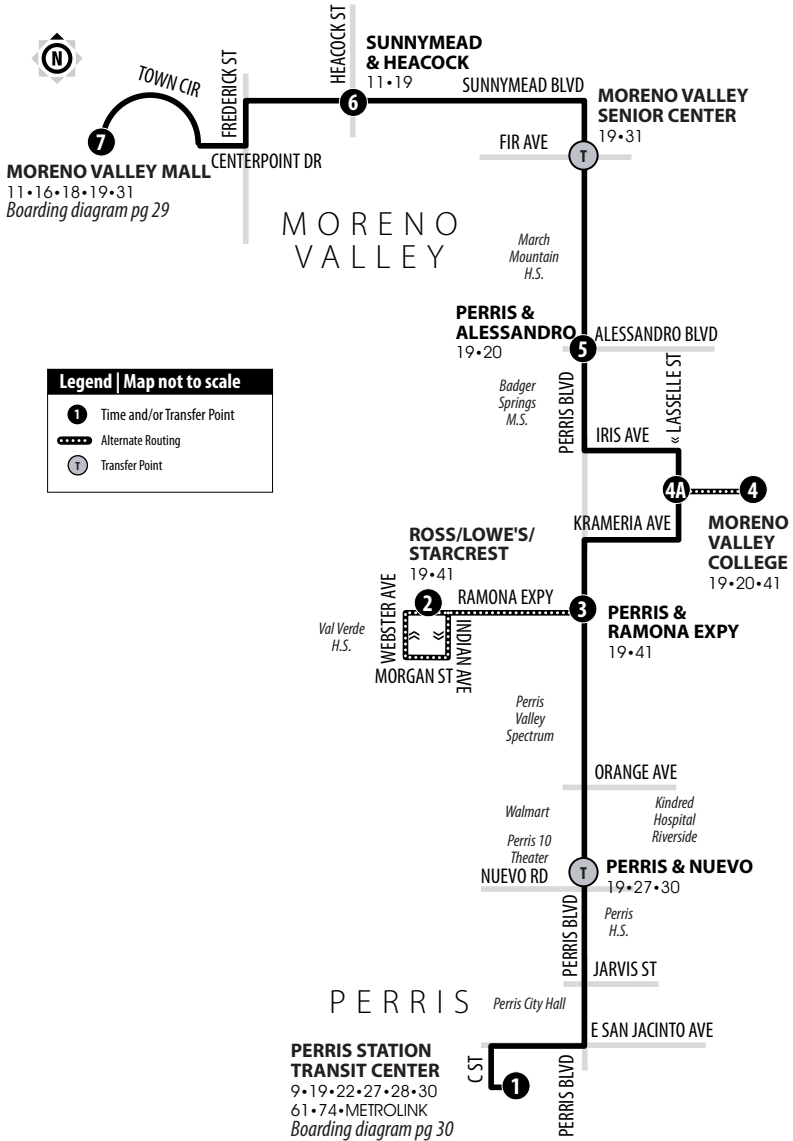

19

MORENO VALLEY MALL TO PERRIS STATION TRANSIT CENTER

Routing and timetables
subject to change.
Rutas y horarios son
sujetos a cambios.

A.M. times are in PLAIN, P.M. times are in BOLD | Times are approximate