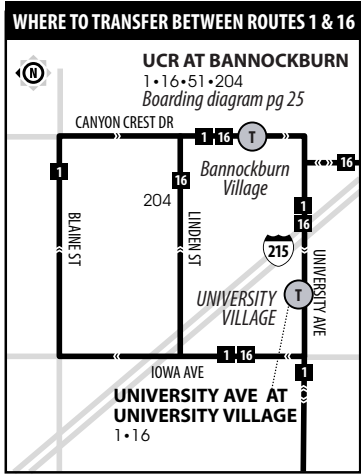

## MORENO VALLEY MALL TO UCR

Routing and timetables  
subject to change.  
Rutas y horarios son  
sujetos a cambios.

### Legend | Map not to scale

- 1** Time and/or Transfer Point
- T** Transfer Point

**UCR AT BANNOCKBURN**  
1•16•51•204  
Boarding diagram pg 25

**UNIVERSITY AVE & UNIVERSITY VILLAGE**  
1•16

**IOWA & UNIVERSITY**  
1•14•16•51•204

**Canyon Crest Towne Center**  
16•51

A.M. times are in PLAIN, P.M. times are in BOLD | Times are approximate

EASTBOUND TO MORENO VALLEY MALL	
UCR AT BANNOCKBURN	MORENO VALLEY MALL
1	3
7:33	7:59
8:15	8:42
8:58	9:27
9:26	9:57
9:56	10:27
10:11	10:42
10:26	10:57
10:40	11:11
10:55	11:26
11:09	11:40
11:25	11:56
11:41	<b>12:13</b>
11:56	<b>12:28</b>
<b>12:11</b>	<b>12:43</b>
<b>12:25</b>	<b>12:57</b>
<b>12:41</b>	<b>1:13</b>
<b>12:56</b>	<b>1:28</b>
<b>1:11</b>	<b>1:43</b>
<b>1:26</b>	<b>1:58</b>
<b>1:41</b>	<b>2:13</b>
<b>1:56</b>	<b>2:28</b>
<b>2:11</b>	<b>2:43</b>
<b>2:26</b>	<b>2:58</b>
<b>2:42</b>	<b>3:14</b>
<b>2:57</b>	<b>3:29</b>
<b>3:12</b>	<b>3:44</b>
<b>3:27</b>	<b>3:59</b>
<b>3:44</b>	<b>4:16</b>
<b>4:01</b>	<b>4:33</b>
<b>4:16</b>	<b>4:48</b>
<b>4:31</b>	<b>5:03</b>
<b>4:51</b>	<b>5:23</b>
<b>5:01</b>	<b>5:33</b>
<b>5:18</b>	<b>5:50</b>
<b>5:33</b>	<b>6:05</b>
<b>6:03</b>	<b>6:35</b>
<b>6:29</b>	<b>7:01</b>
<b>7:34</b>	<b>8:06</b>
<b>8:37</b>	<b>9:07</b>
<b>10:13</b>	<b>10:39</b>