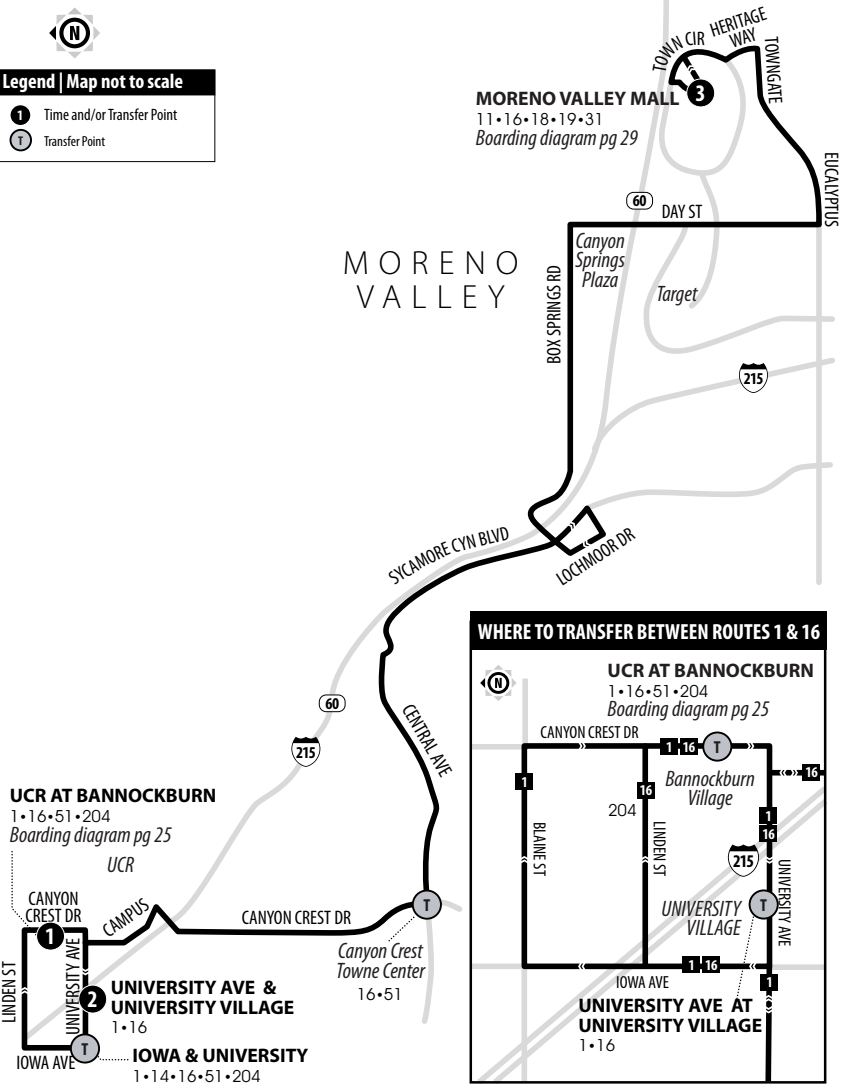

## MORENO VALLEY MALL TO UCR

Routing and timetables  
subject to change.  
Rutas y horarios son  
sujetos a cambios.

### Legend | Map not to scale

- 1** Time and/or Transfer Point
- T** Transfer Point

**UCR AT BANNOCKBURN**  
1•16•51•204  
Boarding diagram pg 25

**UNIVERSITY AVE & UNIVERSITY VILLAGE**  
1•16

**IOWA & UNIVERSITY**  
1•14•16•51•204

A.M. times are in PLAIN, P.M. times are in BOLD | Times are approximate

EASTBOUND TO MORENO VALLEY MALL	
UCR AT BANNOCKBURN	MORENO VALLEY MALL
1	3
7:33	7:59
8:15	8:42
8:58	9:27
9:26	9:57
9:56	10:27
10:11	10:42
10:26	10:57
10:40	11:11
10:55	11:26
11:09	11:40
11:25	11:56
11:41	<b>12:13</b>
11:56	<b>12:28</b>
<b>12:11</b>	<b>12:43</b>
<b>12:25</b>	<b>12:57</b>
<b>12:41</b>	<b>1:13</b>
<b>12:56</b>	<b>1:28</b>
<b>1:11</b>	<b>1:43</b>
<b>1:26</b>	<b>1:58</b>
<b>1:41</b>	<b>2:13</b>
<b>1:56</b>	<b>2:28</b>
<b>2:11</b>	<b>2:43</b>
<b>2:26</b>	<b>2:58</b>
<b>2:42</b>	<b>3:14</b>
<b>2:57</b>	<b>3:29</b>
<b>3:12</b>	<b>3:44</b>
<b>3:27</b>	<b>3:59</b>
<b>3:44</b>	<b>4:16</b>
<b>4:01</b>	<b>4:33</b>
<b>4:16</b>	<b>4:48</b>
<b>4:31</b>	<b>5:03</b>
<b>4:51</b>	<b>5:23</b>
<b>5:01</b>	<b>5:33</b>
<b>5:18</b>	<b>5:50</b>
<b>5:33</b>	<b>6:05</b>
<b>6:03</b>	<b>6:35</b>
<b>6:29</b>	<b>7:01</b>
<b>7:34</b>	<b>8:06</b>
<b>8:37</b>	<b>9:07</b>
<b>10:13</b>	<b>10:39</b>