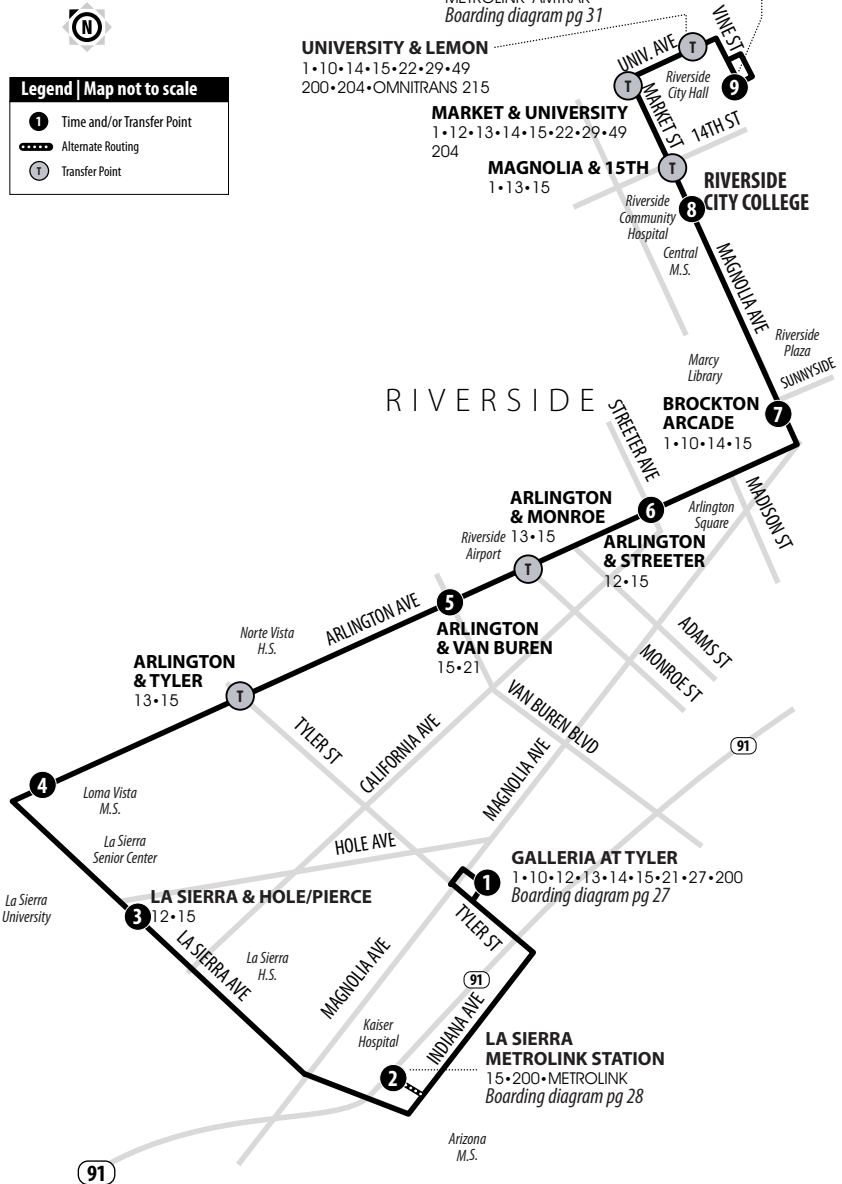

15

DOWNTOWN RIVERSIDE - MERCED & MAGNOLIA

Routing and timetables
subject to change.
Rutas y horarios son
sujetos a cambios.

Legend | Map not to scale

- Time and/or Transfer Point
- Alternate Routing
- Transfer Point

RIVERSIDE - DOWNTOWN METROLINK STATION
1•15•29•49•200•OMNITRANS 215
METROLINK•AMTRAK
Boarding diagram pg 31

UNIVERSITY & LEMON
1•10•14•15•22•29•49
200•204•OMNITRANS 215

MARKET & UNIVERSITY
1•12•13•14•15•22•29•49
204

MAGNOLIA & 15TH
1•13•15

RIVERSIDE CITY COLLEGE

RIVERSIDE

BROCKTON ARCADE
1•10•14•15

ARLINGTON & MONROE
13•15

ARLINGTON & STREETER
12•15

ARLINGTON & TYLER
13•15

ARLINGTON & VAN BUREN
15•21

GALLERIA AT TYLER
1•10•12•13•14•15•21•27•200
Boarding diagram pg 27

LA SIERRA & HOLE/PIERCE
12•15

LA SIERRA METROLINK STATION
15•200•METROLINK
Boarding diagram pg 28

A.M. times are in PLAIN, P.M. times are in BOLD | Times are approximate