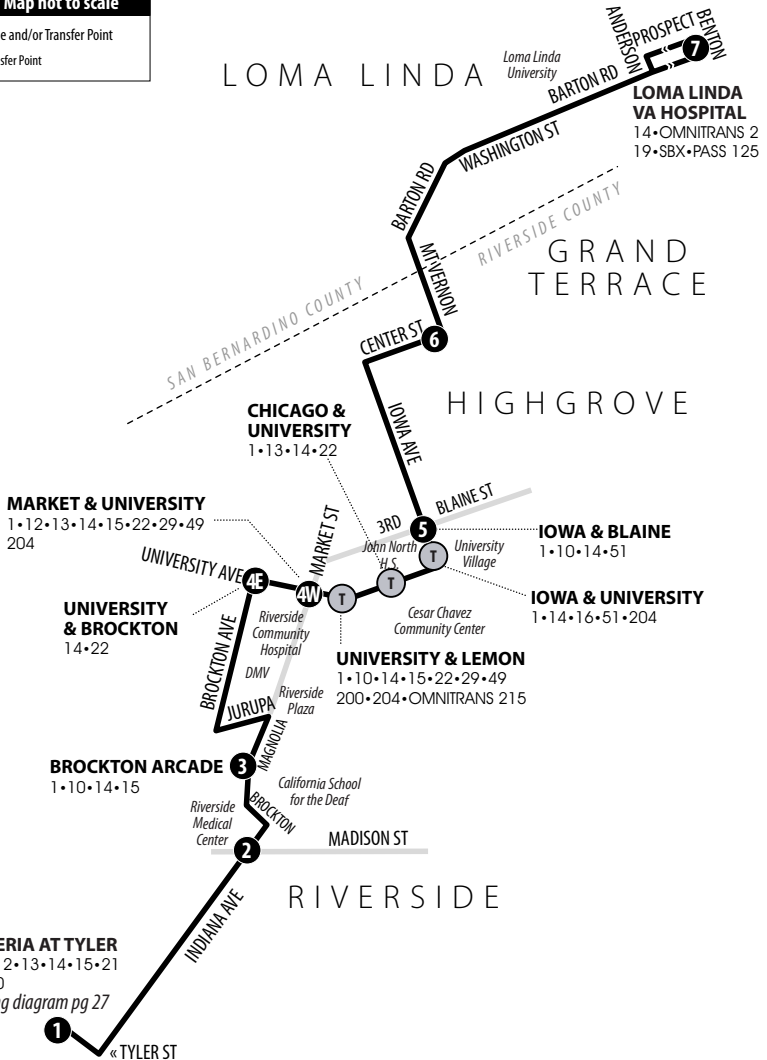

14

GALLERIA AT TYLER - DOWNTOWN RIVERSIDE - LOMA LINDA VA HOSPITAL

Routing and timetables subject to change.
Rutas y horarios son sujetos a cambios.

RTA does not serve Mt Vernon Ave or Barton Rd except at Loma Linda hospitals.

Legend | Map not to scale

- 1** Time and/or Transfer Point
- T** Transfer Point

14

EASTBOUND TO VA HOSPITAL | WEEKDAYS

A.M. times are in PLAIN, P.M. times are in BOLD | Times are approximate

* If required, bus will take passengers to the bus stop on Market St far side University Ave.

GALLERIA AT TYLER	INDIANA & MADISON	BROCKTON ARCADE	UNIVERSITY & BROCKTON	IOWA & BLAINE	CENTER & MICHIGAN	LOMA LINDA VA HOSPITAL
1	2	3	4E	5	6	7
6:40	6:53	6:59	7:10	7:23	7:33	7:54
7:25	7:38	7:44	7:55	8:08	8:18	8:39
8:35	8:48	8:54	9:05	9:19	9:29	9:50
9:35	9:48	9:54	10:05	10:24	10:34	10:55
10:30	10:44	10:50	11:02	11:18	11:28	11:50
11:35	11:49	11:55	12:07	12:23	12:34	12:55
12:35	12:49	12:55	1:07	1:23	1:34	1:55
1:28	1:45	1:51	2:03	2:20	2:32	2:55
2:35	2:49	2:55	3:07	3:28	3:41	4:03
3:35	3:49	3:55	4:07	4:25	4:36	4:58
4:35	4:49	4:55	5:07	5:25	5:36	5:58
5:45	5:59	6:04	6:14*	—	—	—

14

EASTBOUND TO VA HOSPITAL | WEEKENDS

A.M. times are in PLAIN, P.M. times are in BOLD | Times are approximate

* If required, bus will take passengers to the bus stop on Market St far side University Ave.