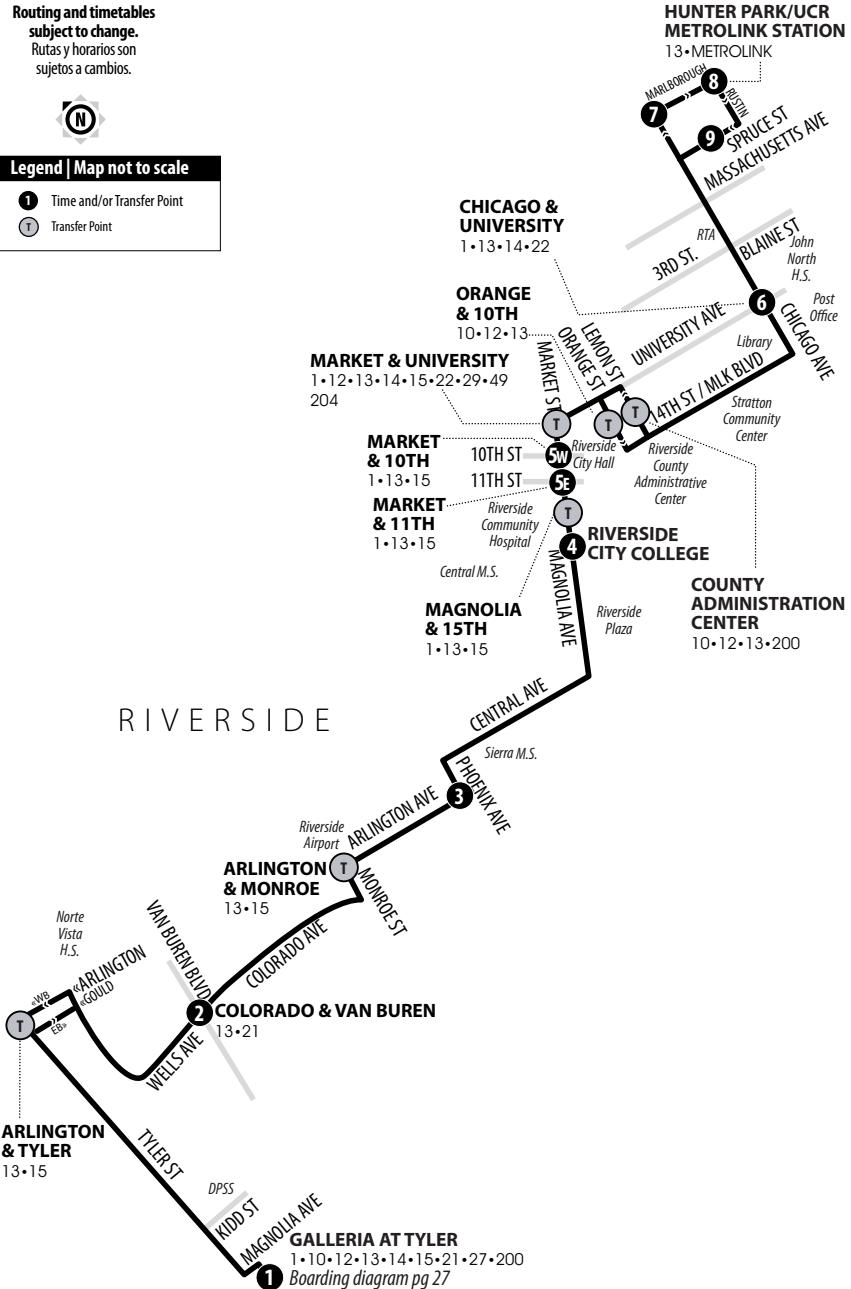

13

HUNTER PARK/UCR METROLINK STATION - DOWNTOWN RIVERSIDE - GALLERIA AT TYLER

Routing and timetables
subject to change.
Rutas y horarios son
sujetos a cambios.

Legend | Map not to scale

- Time and/or Transfer Point
- Transfer Point

13

EASTBOUND TO HUNTER PARK/UCR METROLINK STATION | WEEKDAYS

A.M. times are in PLAIN, P.M. times are in BOLD | Times are approximate

* If required, bus will take passengers to the bus stop on Market St far side University Ave.

GALLERIA AT TYLER	COLORADO & VAN BUREN	PHOENIX & ARLINGTON	RIVERSIDE CITY COLLEGE	MARKET & 11TH	CHICAGO & UNIVERSITY	CHICAGO & MARLBOROUGH	HUNTER PARK/UCR METROLINK STATION
1	2	3	4	5E	6	7	8
6:30	6:49	6:57	7:08	7:10	7:23	7:27	7:40
7:10	7:29	7:37	7:48	7:50	8:03	8:07	8:20
8:15	8:34	8:43	8:54	8:56	9:11	9:15	9:27
9:20	9:41	9:51	10:04	10:08	10:23	10:27	10:39
10:15	10:36	10:46	11:00	11:04	11:20	11:24	11:36
11:15	11:36	11:46	12:00	12:04	12:20	12:24	12:36
12:15	12:36	12:46	1:00	1:04	1:20	1:24	1:36
1:15	1:36	1:46	2:00	2:04	2:20	2:24	2:36
2:15	2:36	2:46	3:00	3:04	3:20	3:24	3:36
3:15	3:36	3:46	4:00	4:04	4:20	4:24	4:36
4:25	4:46	4:54	5:07	5:11	5:27	5:31	5:43
5:15	5:36	5:44	5:56	6:00	6:15	6:19	6:31
6:20	6:41	6:49	7:00	7:02*	—	—	—

13

WESTBOUND TO GALLERIA AT TYLER | WEEKDAYS

A.M. times are in PLAIN, P.M. times are in BOLD | Times are approximate

HUNTER PARK/UCR METROLINK STATION	SPRUCE & ATLANTA	CHICAGO & UNIVERSITY	MARKET & 10TH	RIVERSIDE CITY COLLEGE	PHOENIX & ARLINGTON	COLORADO & VAN BUREN	GALLERIA AT TYLER
8	9	6	5W	4	3	2	1
7:10	7:14	7:20	7:31	7:34	7:44	7:52	8:17
8:00	8:06	8:13	8:25	8:28	8:38	8:47	9:12
9:00	9:06	9:13	9:28	9:31	9:45	9:54	10:19
10:00	10:06	10:13	10:28	10:32	10:46	10:55	11:20
11:00	11:06	11:13	11:28	11:32	11:46	11:55	12:21
11:54	12:00	12:07	12:22	12:26	12:40	12:49	1:17
1:00	1:06	1:13	1:28	1:32	1:46	1:55	2:24
2:02	2:08	2:15	2:30	2:33	2:47	2:56	3:25
3:00	3:05	3:12	3:27	3:30	3:43	3:53	4:22
4:00	4:05	4:12	4:27	4:30	4:43	4:53	5:22
5:00	5:05	5:12	5:26	5:29	5:42	5:51	6:19
6:10	6:15	6:22	6:36	6:39	6:52	7:01	7:29