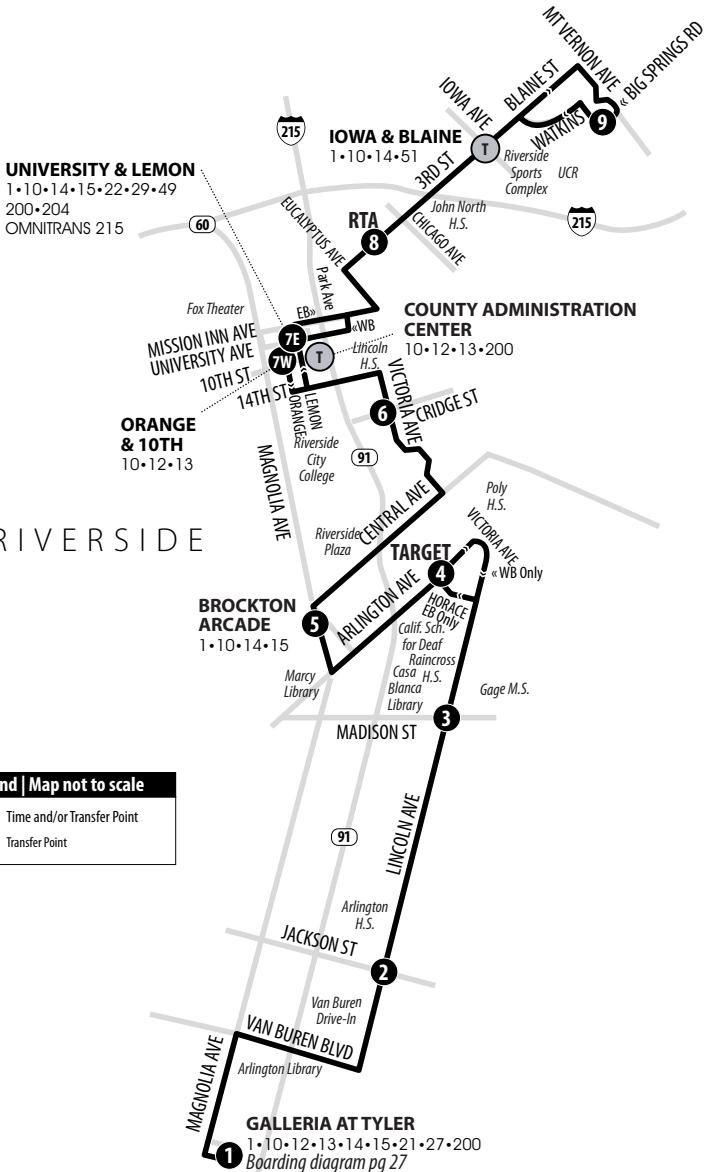

## BIG SPRINGS & WATKINS - DOWNTOWN RIVERSIDE - GALLERIA AT TYLER

Routing and timetables  
subject to change.  
Rutas y horarios son  
sujetos a cambios.

## EASTBOUND TO BIG SPRINGS &amp; WATKINS | WEEKDAYS

A.M. times are in PLAIN, P.M. times are in BOLD | Times are approximate

S = Operates when school is in session only.

	GALLERIA AT TYLER	LINCOLN & JACKSON	LINCOLN & MADISON	ARLINGTON AT TARGET	BROCKTON ARCADE	VICTORIA & CRIDGE	LEMON & UNIVERSITY	RTA OFFICES	BIG SPRINGS & WATKINS
	1	2	3	4	5	6	7E	8	9
	7:03	7:14	7:21	7:28	7:34	7:44	7:52	8:01	8:18
S	7:38	7:49	7:56	8:03	8:09	8:19	8:27	8:36	8:53
	8:28	8:39	8:46	8:53	8:59	9:09	9:17	9:26	9:43
	10:01	10:14	10:21	10:29	10:35	10:47	10:55	11:05	11:22
	11:36	11:51	11:58	<b>12:06</b>	<b>12:12</b>	<b>12:24</b>	<b>12:32</b>	<b>12:42</b>	<b>12:59</b>
	1:11	1:26	1:33	1:41	1:47	1:59	2:07	2:17	2:34
S	2:11	2:26	2:33	2:40	2:46	2:58	3:06	3:16	3:33
	2:46	3:01	3:08	3:15	3:21	3:33	3:41	3:54	4:11
	4:20	4:35	4:42	4:49	4:55	5:07	5:15	5:25	5:42
	5:50	6:05	6:12	6:19	6:25	6:37	6:45	6:54	7:11
	7:16	7:29	7:36	7:43	7:49	8:01	8:09	8:18	8:35

## WESTBOUND TO GALLERIA AT TYLER | WEEKDAYS

A.M. times are in PLAIN, P.M. times are in BOLD | Times are approximate

S = Operates when school is in session only.

	BIG SPRINGS & WATKINS	RTA OFFICES	ORANGE & 10TH	VICTORIA & CRIDGE	BROCKTON ARCADE	ARLINGTON AT TARGET	LINCOLN & MADISON	LINCOLN & JACKSON	GALLERIA AT TYLER
	9	8	7W	6	5	4	3	2	1
S	6:08	6:17	6:26	6:36	6:47	6:54	7:03	7:09	7:28
	6:58	7:07	7:16	7:26	7:37	7:44	7:53	7:59	8:18
	8:28	8:37	8:46	8:56	9:07	9:14	9:23	9:30	9:50
	10:03	10:12	10:21	10:31	10:43	10:50	10:59	11:06	11:26
	11:38	11:47	11:56	<b>12:06</b>	<b>12:18</b>	<b>12:25</b>	<b>12:34</b>	<b>12:41</b>	<b>1:01</b>
	1:13	1:22	1:31	1:41	1:53	2:00	2:09	2:16	2:36
	2:44	2:56	3:05	3:15	3:27	3:34	3:43	3:50	4:10
	4:18	4:27	4:36	4:46	4:58	5:05	5:14	5:20	5:40
	5:53	6:02	6:11	6:21	6:31	6:37	6:45	6:51	7:05
	7:21	7:30	7:39	7:49	7:59	8:05	8:13	8:19	8:33