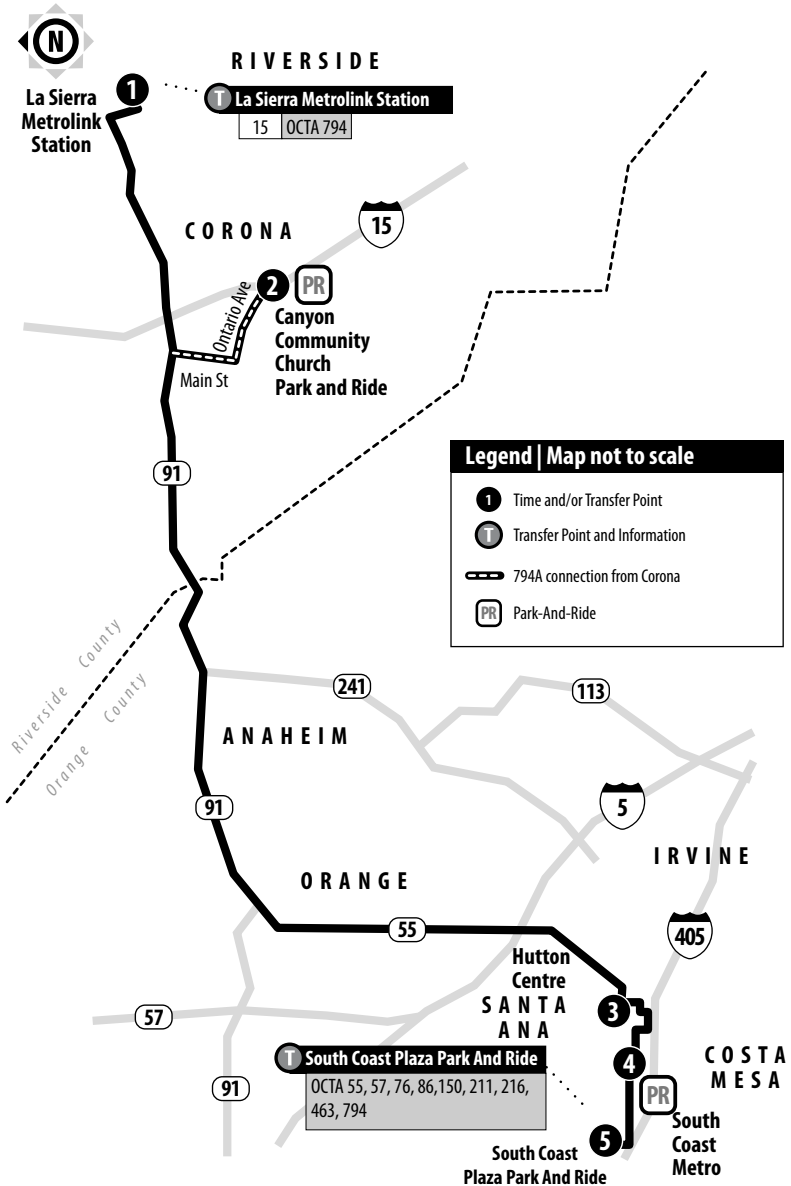

OCTA 794/ 794A

La Sierra Metrolink or Canyon
Community Church - South Coast Metro

\$6.00 EACH WAY

Routing and timetables
subject to change.
Rutas y horarios son
sujetos a cambios.

Route operated by OCTA. Runs Weekdays only. No service on weekends or: Memorial Day, Independence Day, Labor Day, Thanksgiving Day, Christmas Day and New Year's Day.

794/794A Express WESTBOUND Weekdays

	La Sierra Metrolink Station	Canyon Community Church	Main & MacArthur	Sunflower & Plaza	Hyland & Scenic
	1	2	3	4	5
	4:50	—	5:40	5:48	5:54
A	—	5:10	6:05	6:13	6:20
	5:15	—	6:19	6:27	6:34
	5:50	—	6:54	7:02	7:09
A	—	6:15	7:17	7:25	7:34
	6:15	—	7:29	7:37	7:46
	7:05	—	7:55	8:04	8:13
	7:45	—	8:35	8:44	8:53

794/794A Express EASTBOUND Weekdays

	Hyland & Scenic	Sunflower & Plaza	MacArthur & Main	Canyon Community Church	La Sierra Metrolink Station
	5	4	3	2	1
	3:25	3:34	3:46	—	4:46
	4:02	4:12	4:24	—	5:26
A	4:06	4:16	4:28	5:33	—
	4:32	4:42	4:54	—	5:56
	5:00	5:12	5:22	—	6:24
A	5:08	5:20	5:30	6:35	—
	5:51	6:01	6:11	—	7:06

A.M. times are in PLAIN, **P.M. times are in BOLD** | Times are approximate

A = Route 794A

FOR CURRENT ROUTE INFORMATION CONTACT OCTA AT (714) 636-7433