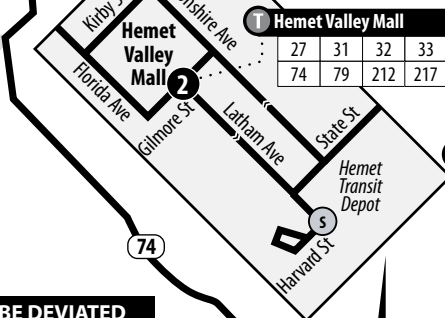

T Perris Station Transit Center

Boarding diagram | Page 34

19	22	27	30	74
208	212	Metrolink		

T University & Lemon

1	10	14	15	22
54	204	208	210	212
216	Omnitrans 215			

Mission Inn Ave

Vine St Layover

6 5

14th St

MLK Blvd

T County Administration Center

10	12	13	54	208
210	212	216		

T Riverside - Downtown Metrolink Station

Boarding diagram | Page 35

1	15	54	208	210	212	216
Omnitrans 215			Metrolink	Amtrak		
SunLine 220						

**ROUTE MAY BE DEVIATED
DUE TO TRAFFIC CONDITIONS**

Legend | Maps not to scale

- 1** Time and/or Transfer Point
- T** Transfer Point and Information
- S** Stop

A.M. times are in PLAIN, **P.M. times are in BOLD** | Times are approximate

A.M. times are in PLAIN, **P.M. times are in BOLD** | Times are approximate

Mt. San Jacinto College San Jacinto	Hemet Valley Mall	Perris Station Transit Center	UCR Lot 30	Riverside-Downtown Metrolink Station	Vine St Layover
1	2	3	4	5	6
3:36	3:51	4:15	—	4:40	4:50
4:11	4:28	4:52	—	5:21	5:31
4:40	4:57	5:24	5:47	5:57	6:07
4:58	5:15	5:42	6:07	6:17	6:27
5:18	5:35	6:02	6:32	6:47	6:57
7:06	7:23	7:54	8:24	8:39	8:49
8:05	8:27	8:58	9:23	9:38	9:48
3:45	4:07	4:40	5:02	5:12	5:22
4:17	4:37	5:10	5:32	5:42	5:52
4:55	5:15	5:48	6:10	6:20	6:30