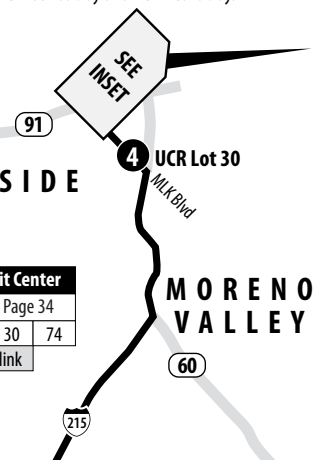

T Perris Station Transit Center

Boarding diagram | Page 34

19	22	27	30	74
208	212	Metrolink		

T University & Lemon

1	10	14	15	22
54	204	208	210	212
216	Omnitrans 215			

Mission Inn Ave

Vine St Layover

6 5

14th St

MLK Blvd

T County Administration Center

10	12	13	54	208
210	212	216		

T Riverside - Downtown Metrolink Station

Boarding diagram | Page 35

1	15	54	208	210	212	216
Omnitrans 215			Metrolink	Amtrak		
SunLine 220						

**ROUTE MAY BE DEVIATED
DUE TO TRAFFIC CONDITIONS**

Legend | Maps not to scale

- 1** Time and/or Transfer Point
- T** Transfer Point and Information
- S** Stop

A.M. times are in PLAIN, **P.M. times are in BOLD** | Times are approximate