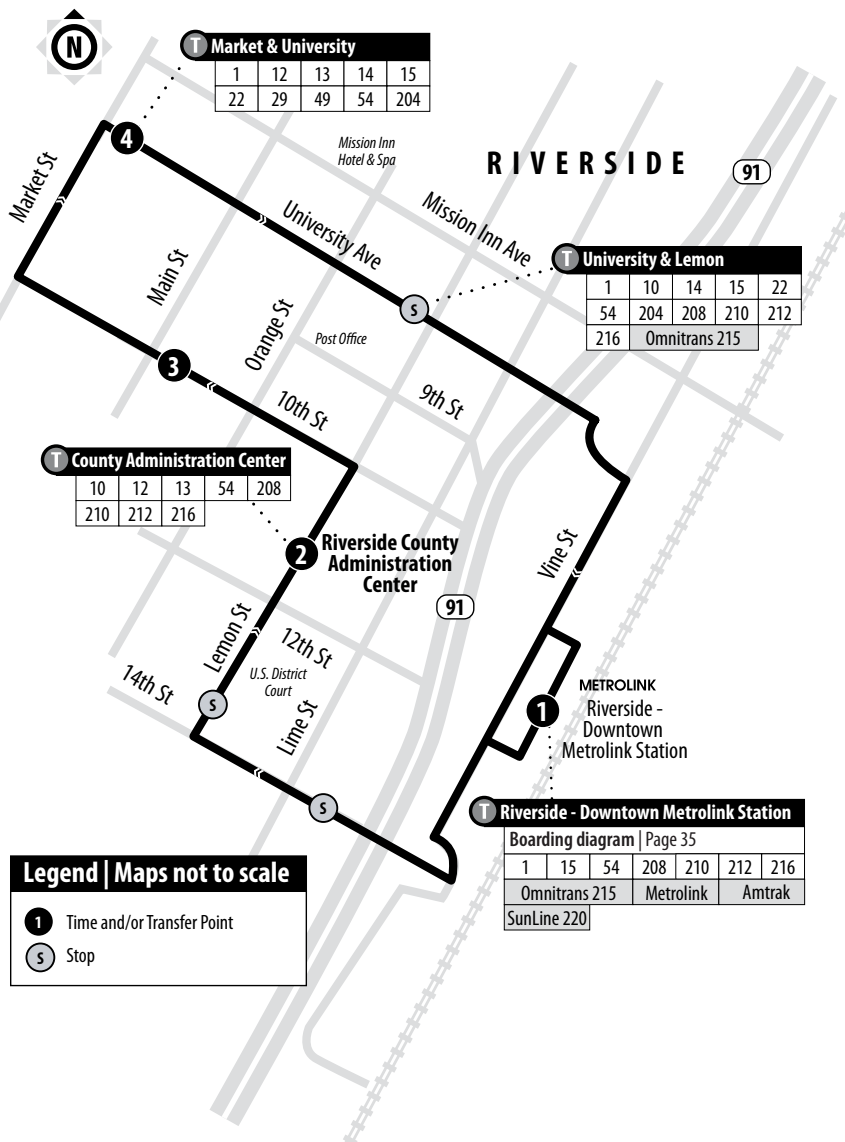

54

Downtown Riverside Metrolink Shuttle

EVERYONE RIDES

FREE

Routing and timetables subject to change.

Rutas designadas y horarios son sujetos a cambios.

No service on weekends or: New Year's Day, Memorial Day, Independence Day, Labor Day, Thanksgiving Day and Christmas Day.

T Market & University	1	12	13	14	15
	22	29	49	54	204

T University & Lemon	1	10	14	15	22
	54	204	208	210	212
	216	Omnitrans 215			

T County Administration Center	10	12	13	54	208
	210	212	216		

T Riverside - Downtown Metrolink Station	Boarding diagram Page 35						
	1	15	54	208	210	212	216
	Omnitrans 215		Metrolink		Amtrak		
	SunLine 220						

Legend | Maps not to scale

- 1** Time and/or Transfer Point
- S** Stop

54

Weekdays Downtown Riverside Metrolink Shuttle Clockwise Loop

A.M. times are in PLAIN, **P.M. times are in BOLD** | Times are approximate

Riverside Downtown Metrolink Station	Riverside County Administration Center	Riverside City Hall	University & Market	Riverside Downtown Metrolink Station
1	2	3	4	1
5:35	5:40	5:42	5:44	5:50
6:07	6:12	6:14	6:16	6:22
6:40	6:45	6:47	6:49	6:55
7:20	7:25	7:27	7:29	7:35
7:42	7:47	7:49	7:51	7:57
11:35	11:40	11:42	11:44	11:50
2:20	2:25	2:27	2:29	2:35
2:40	2:45	2:47	2:49	2:55
4:35	4:40	4:42	4:44	4:50
5:20	5:25	5:27	5:29	5:35
5:42	5:47	5:49	5:51	5:57
6:30	6:35	6:37	6:39	6:45