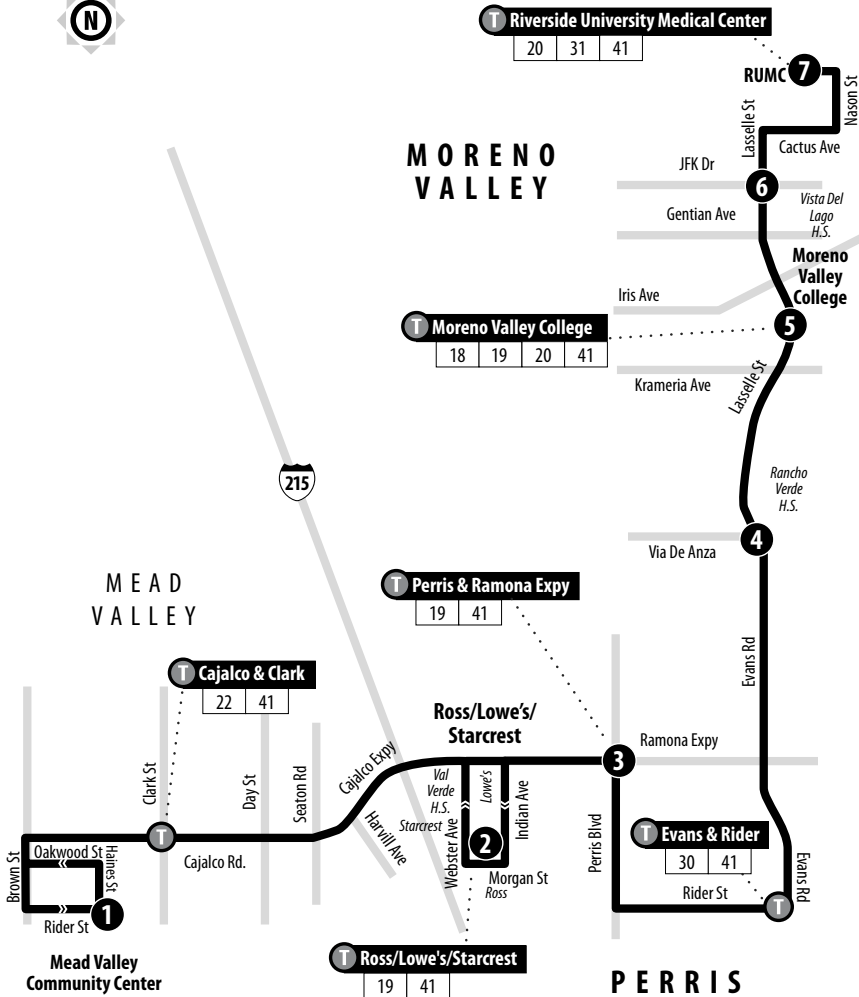

41

Mead Valley Community Center - Moreno Valley College - RUMC

Information Center
(951) 565-5002
Web site
www.RiversideTransit.com

Routing and timetables
subject to change.
Rutas y horarios son
sujetos a cambios.

Sunday service on: Memorial Day, Independence Day, Labor Day, Thanksgiving Day, Christmas Day and New Year's Day.