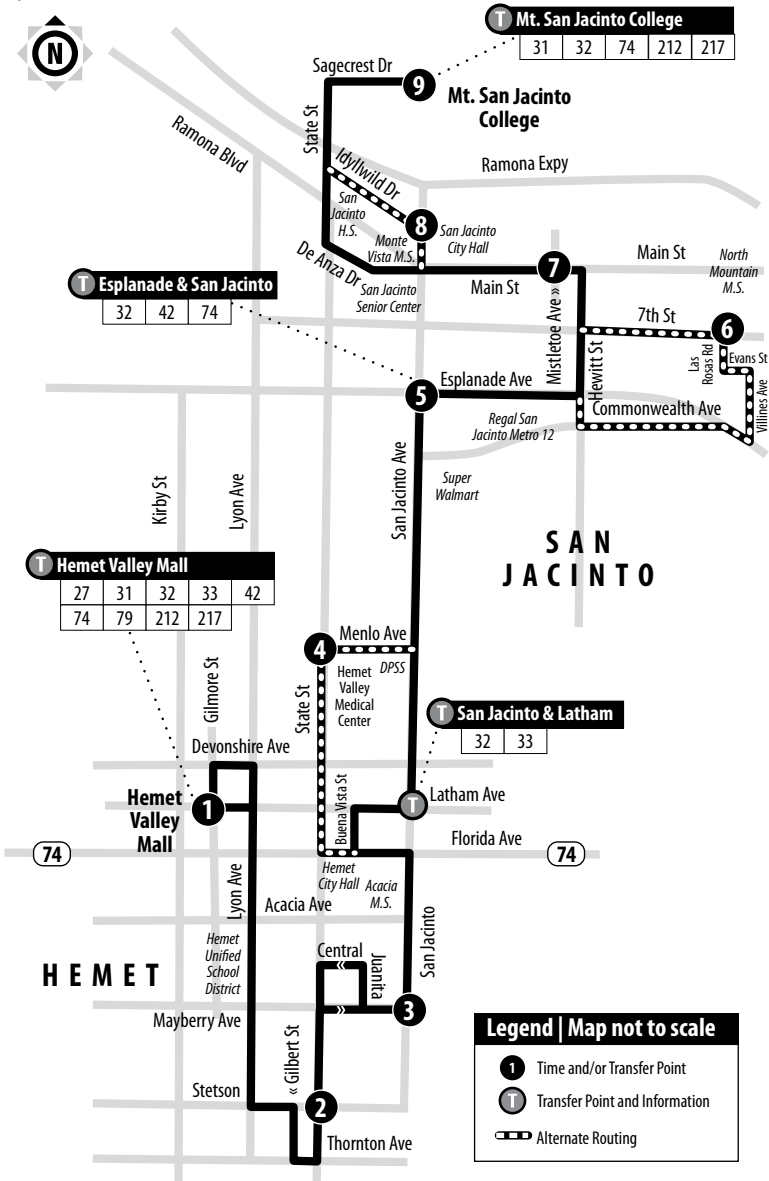

## Hemet Valley Mall - Mt. San Jacinto College

Information Center  
(951) 565-5002  
Web site  
[www.RiversideTransit.com](http://www.RiversideTransit.com)

Routing and timetables subject to change.  
Rutas y horarios son sujetos a cambios.

**Sunday service on:** Memorial Day, Independence Day, Labor Day, Thanksgiving Day, Christmas Day and New Year's Day.

**Legend | Map not to scale**

- 1 Time and/or Transfer Point
- T Transfer Point and Information
- Alternate Routing

## Weekdays | Northbound to Mt. San Jacinto College

A.M. times are in PLAIN, **P.M. times are in BOLD** | Times are approximate

A = Alternate routing

	Hemet Valley Mall	State & Stetson	San Jacinto & Mayberry	State & Menlo	Esplanade & San Jacinto	Las Rosas & 7th	Main & Mistletoe	Idyllwild Dr & Attenborough	Mt. San Jacinto College San Jacinto
	<b>1</b>	<b>2</b>	<b>3</b>	<b>4</b>	<b>5</b>	<b>6</b>	<b>7</b>	<b>8</b>	<b>9</b>
A	6:10	6:22	6:28	6:36	6:43	6:53	6:58	7:05	7:10
	7:18	7:36	7:44	—	8:00	—	8:06	—	8:22
	8:30	8:48	8:56	—	9:12	—	9:18	—	9:32
	9:41	9:57	10:04	—	10:22	—	10:27	—	10:43
	10:55	11:12	11:20	—	11:38	—	11:43	—	11:59
	<b>12:11</b>	<b>12:26</b>	<b>12:33</b>	—	<b>12:51</b>	—	<b>12:56</b>	—	<b>1:14</b>
	<b>1:26</b>	<b>1:41</b>	<b>1:49</b>	—	<b>2:10</b>	—	<b>2:15</b>	—	<b>2:30</b>
	<b>2:41</b>	<b>2:56</b>	<b>3:02</b>	—	<b>3:23</b>	—	<b>3:28</b>	—	<b>3:43</b>
	<b>3:58</b>	<b>4:14</b>	<b>4:20</b>	—	<b>4:35</b>	—	<b>4:40</b>	—	<b>5:03</b>
	<b>5:09</b>	<b>5:24</b>	<b>5:30</b>	—	<b>5:45</b>	—	<b>5:50</b>	—	<b>6:10</b>
	<b>6:25</b>	<b>6:40</b>	<b>6:46</b>	—	<b>6:59</b>	—	<b>7:04</b>	—	<b>7:19</b>
	<b>7:33</b>	<b>7:47</b>	<b>7:53</b>	—	<b>8:06</b>	—	<b>8:11</b>	—	<b>8:26</b>
	<b>8:49</b>	<b>9:03</b>	<b>9:09</b>	—	<b>9:20</b>	—	<b>9:25</b>	—	<b>9:40</b>