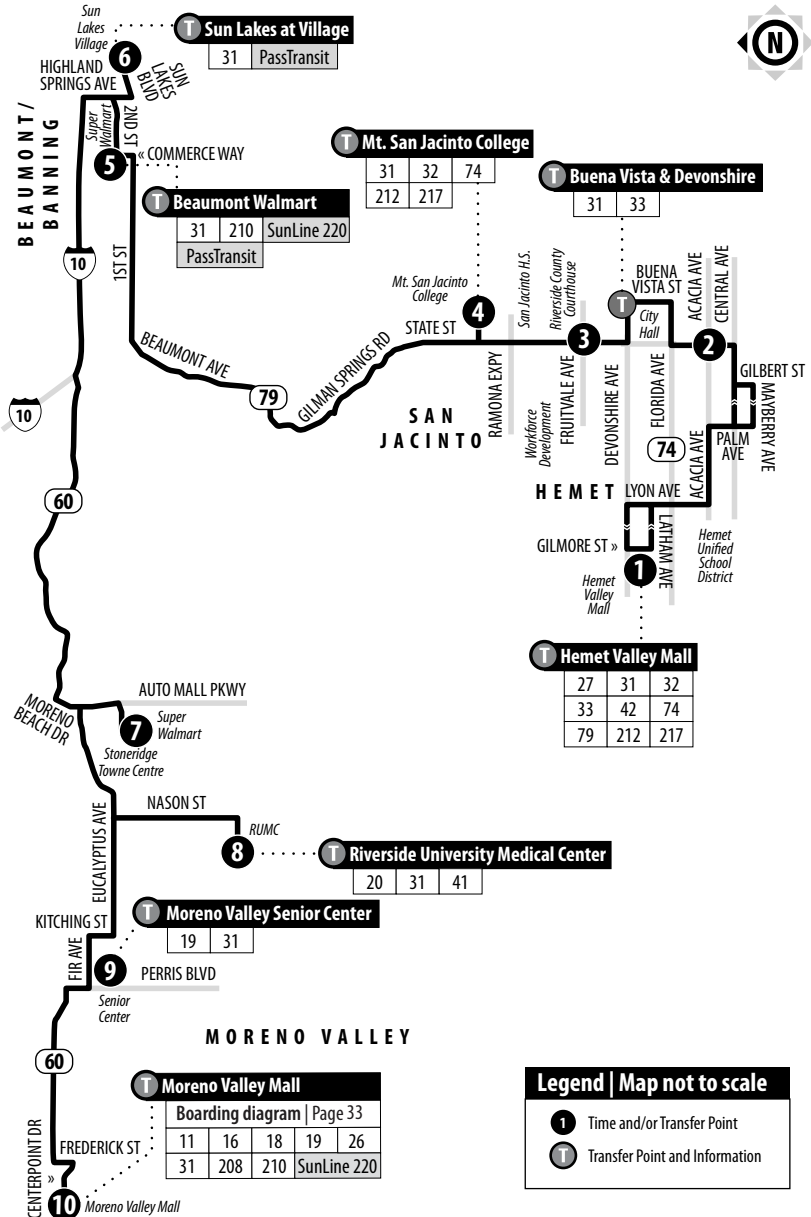

Routing and timetables
subject to change.
Rutas y horarios son
sujetos a cambios.

Sunday service on: Memorial Day, Independence Day, Labor Day, Thanksgiving Day, Christmas Day and New Year's Day.

31

Weekdays | Northbound to Beaumont/Banning - Moreno Valley Mall

31 Sundays | Southbound to Hemet Valley Mall

A.M. times are in PLAIN, **P.M. times are in BOLD** | Times are approximate

| Sun Lakes at Village | Beaumont Walmart | Mt. San Jacinto College San Jacinto | State & Fruitvale | State & Acacia (Post Office) | Hemet Valley Mall |
|----------------------|------------------|-------------------------------------|-------------------|------------------------------|-------------------|
| 6 | 5 | 4 | 3 | 2 | 1 |
| 8:27 | 8:30 | 8:47 | 8:58 | 9:07 | 9:20 |
| 9:27 | 9:30 | 9:47 | 9:58 | 10:07 | 10:20 |
| 10:30 | 10:33 | 10:53 | 11:04 | 11:13 | 11:24 |
| 11:33 | 11:36 | 11:56 | 12:07 | 12:16 | 12:27 |
| 12:36 | 12:39 | 12:57 | 1:08 | 1:16 | 1:27 |
| 1:36 | 1:39 | 1:58 | 2:09 | 2:17 | 2:28 |
| 2:36 | 2:39 | 2:58 | 3:08 | 3:16 | 3:27 |
| 3:38 | 3:41 | 4:01 | 4:11 | 4:19 | 4:30 |
| 4:43 | 4:46 | 5:06 | 5:16 | 5:24 | 5:35 |
| 5:42 | 5:45 | 6:05 | 6:15 | 6:23 | 6:34 |
| 6:40 | 6:43 | 7:01 | 7:11 | 7:19 | 7:30 |