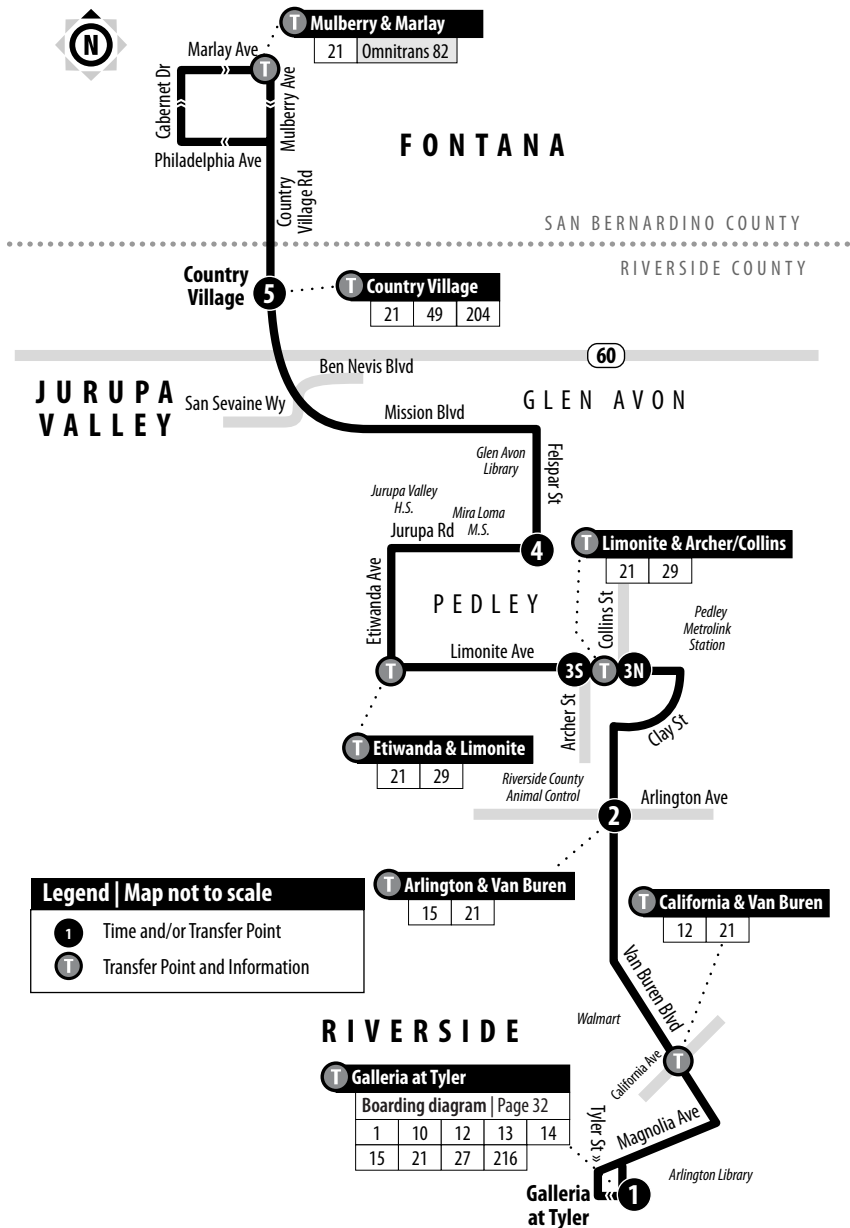

21

Galleria at Tyler to Country Village

Information Center
(951) 565-5002
Web site
www.RiversideTransit.com

Routing and timetables
subject to change.
Rutas y horarios son
sujetos a cambios.

Sunday service on: Memorial Day, Independence Day, Labor Day, Thanksgiving Day, Christmas Day and New Year's Day.