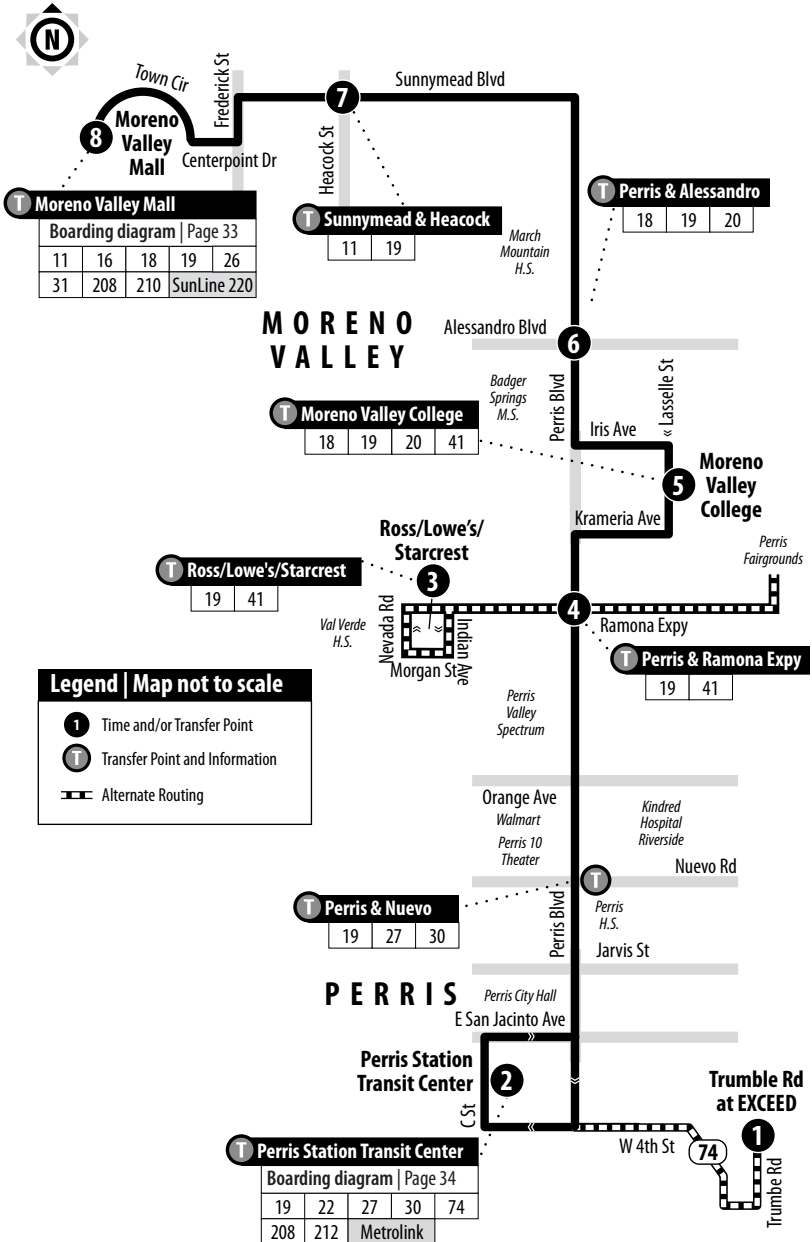

19

Moreno Valley Mall to Perris Station Transit Center - Trumble Rd

Information Center
(951) 565-5002
Web site
www.RiversideTransit.com

Routing and timetables
subject to change.
Rutas y horarios son
sujetos a cambios.

Sunday service on: Memorial Day, Independence Day, Labor Day, Thanksgiving Day, Christmas Day and New Year's Day.