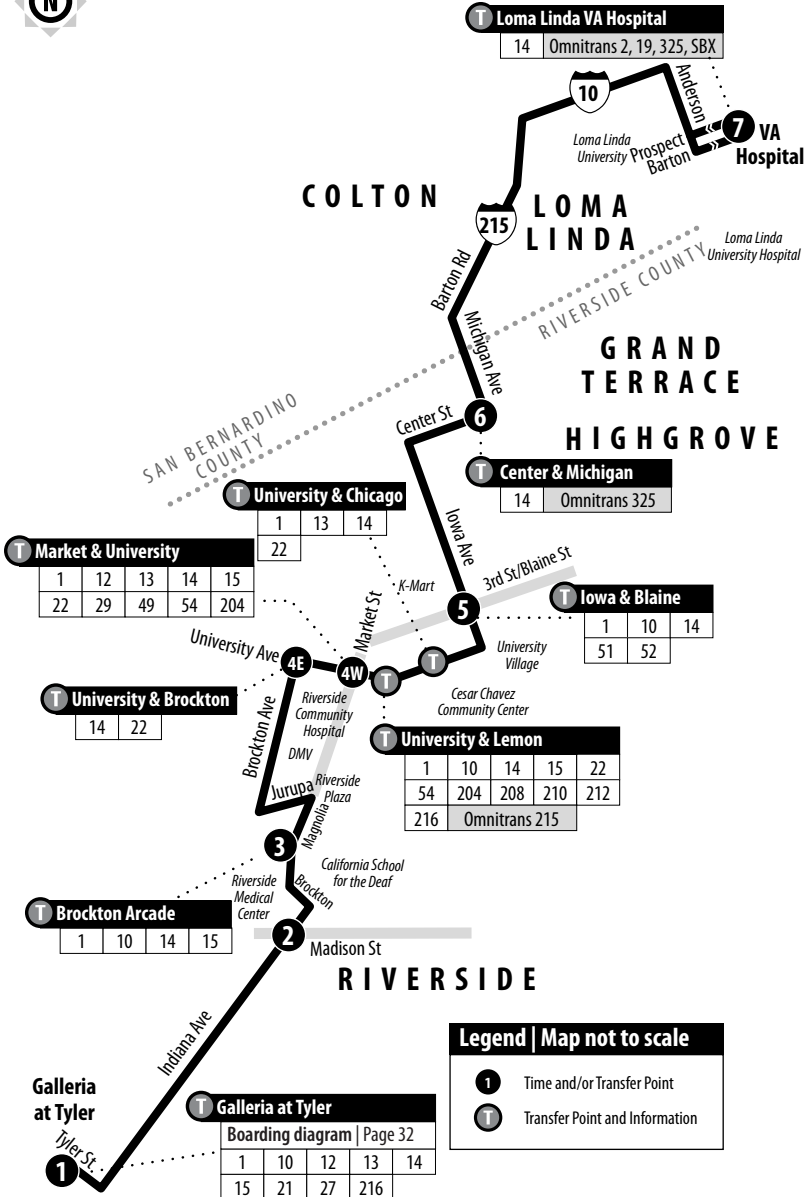

Sunday service on: Memorial Day, Independence Day, Labor Day, Thanksgiving Day, Christmas Day and New Year's Day.

RTA does not serve Michigan Ave., Omnitrans Route 325 does.

14 Weekdays | Eastbound to VA Hospital

A.M. times are in PLAIN, **P.M. times are in BOLD** | Times are approximate

* If required, bus will take passengers to the bus stop on Market St far side University Ave.

Galleria at Tyler	Indiana & Madison	Brockton Arcade	University & Brockton	Iowa & Blaine	Center & Michigan	VA Hospital (Loma Linda)
1	2	3	4E	5	6	7
—	—	—	5:19	5:33	5:44	6:05
5:52	6:05	6:10	6:19	6:35	6:46	7:07
6:53	7:10	7:16	7:28	7:48	8:00	8:23
8:08	8:24	8:30	8:42	9:02	9:14	9:37
9:16	9:32	9:38	9:50	10:10	10:22	10:45
10:26	10:42	10:49	11:01	11:21	11:34	11:57
11:40	11:57	12:04	12:16	12:36	12:49	1:12
12:50	1:07	1:14	1:26	1:46	1:59	2:24
2:06	2:23	2:30	2:42	3:05	3:18	3:43
3:20	3:39	3:46	3:59	4:22	4:35	5:00
4:34	4:53	5:00	5:13	5:36	5:49	6:14
5:48	6:05	6:12	6:24	6:47	6:58	7:19
7:08	7:24	7:29	7:41*	—	—	—

14 Weekdays | Westbound to Galleria at Tyler

A.M. times are in PLAIN, **P.M. times are in BOLD** | Times are approximate

VA Hospital (Loma Linda)	Center & Michigan	Iowa & Blaine	University & Market	Brockton Arcade	Indiana & Madison	Galleria at Tyler
7	6	5	4W	3	2	1
5:26	5:42	5:53	6:03	6:13	6:19	6:32
6:31	6:49	7:05	7:18	7:32	7:39	7:56
7:36	7:59	8:15	8:28	8:42	8:49	9:06
8:51	9:09	9:25	9:38	9:52	9:59	10:16
10:01	10:19	10:35	10:49	11:05	11:13	11:31
11:11	11:29	11:45	11:59	12:15	12:23	12:41
12:20	12:42	1:00	1:14	1:30	1:38	1:56
1:34	1:56	2:14	2:30	2:46	2:54	3:12
2:45	3:07	3:25	3:41	3:57	4:05	4:23
4:02	4:24	4:40	4:56	5:12	5:20	5:38
5:17	5:42	5:58	6:13	6:29	6:35	6:53
6:36	6:56	7:09	7:22	7:35	7:41	7:57
7:47	8:05	8:16	8:29	—	—	—

14 Weekends | Westbound to Galleria at Tyler

A.M. times are in PLAIN, **P.M. times are in BOLD** | Times are approximate

† = Saturdays only, **trip does not operate from VA Hospital to Downtown Terminal on Sundays.**