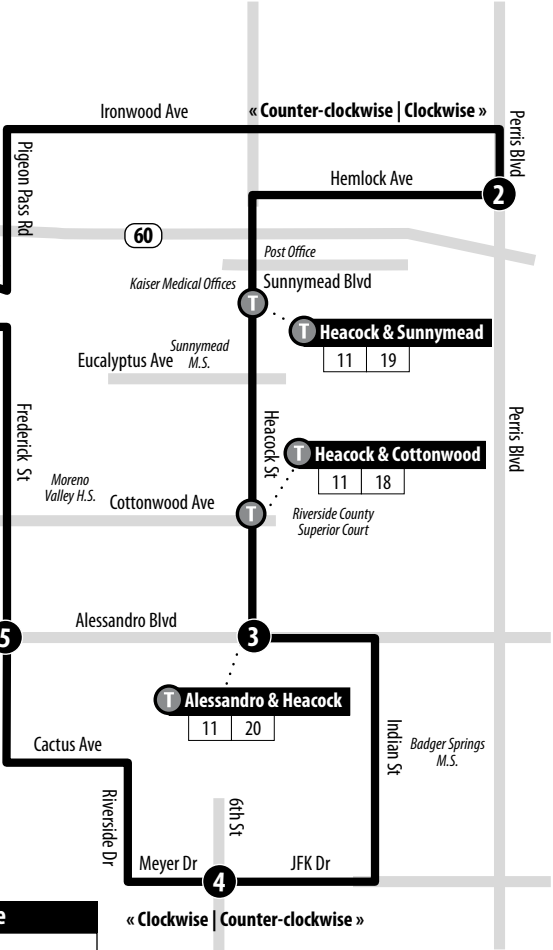

### Legend | Map not to scale

- 1** Time and/or Transfer Point
- T** Transfer Point and Information

## Weekends | Counterclockwise Loop to March ARB via Frederick

A.M. times are in PLAIN, **P.M. times are in BOLD** | Times are approximate

† = Saturdays only, **trip does not operate on Sundays.**

	Moreno Valley Mall	Frederick & Alessandro	Meyer & 6th	Alessandro & Heacock	Perris & Hemlock	Moreno Valley Mall
	<b>1</b>	<b>5</b>	<b>4</b>	<b>3</b>	<b>2</b>	<b>1</b>
†	9:00	9:09	9:14	9:24	9:37	9:50
	10:00	10:09	10:15	10:27	10:40	10:55
	11:05	11:14	11:20	11:32	11:45	<b>12:00</b>
	<b>12:10</b>	<b>12:19</b>	<b>12:25</b>	<b>12:37</b>	<b>12:50</b>	<b>1:05</b>
	<b>1:15</b>	<b>1:24</b>	<b>1:30</b>	<b>1:42</b>	<b>1:55</b>	<b>2:10</b>
	<b>2:20</b>	<b>2:29</b>	<b>2:35</b>	<b>2:47</b>	<b>3:00</b>	<b>3:15</b>
	<b>3:25</b>	<b>3:34</b>	<b>3:40</b>	<b>3:52</b>	<b>4:05</b>	<b>4:20</b>
	<b>4:28</b>	<b>4:37</b>	<b>4:43</b>	<b>4:55</b>	<b>5:08</b>	<b>5:23</b>
	<b>5:33</b>	<b>5:42</b>	<b>5:48</b>	<b>6:00</b>	<b>6:13</b>	<b>6:28</b>
	<b>6:38</b>	<b>6:47</b>	<b>6:53</b>	<b>7:05</b>	<b>7:18</b>	<b>7:33</b>
†	<b>7:42</b>	<b>7:51</b>	<b>7:56</b>	<b>8:06</b>	<b>8:18</b>	<b>8:31</b>