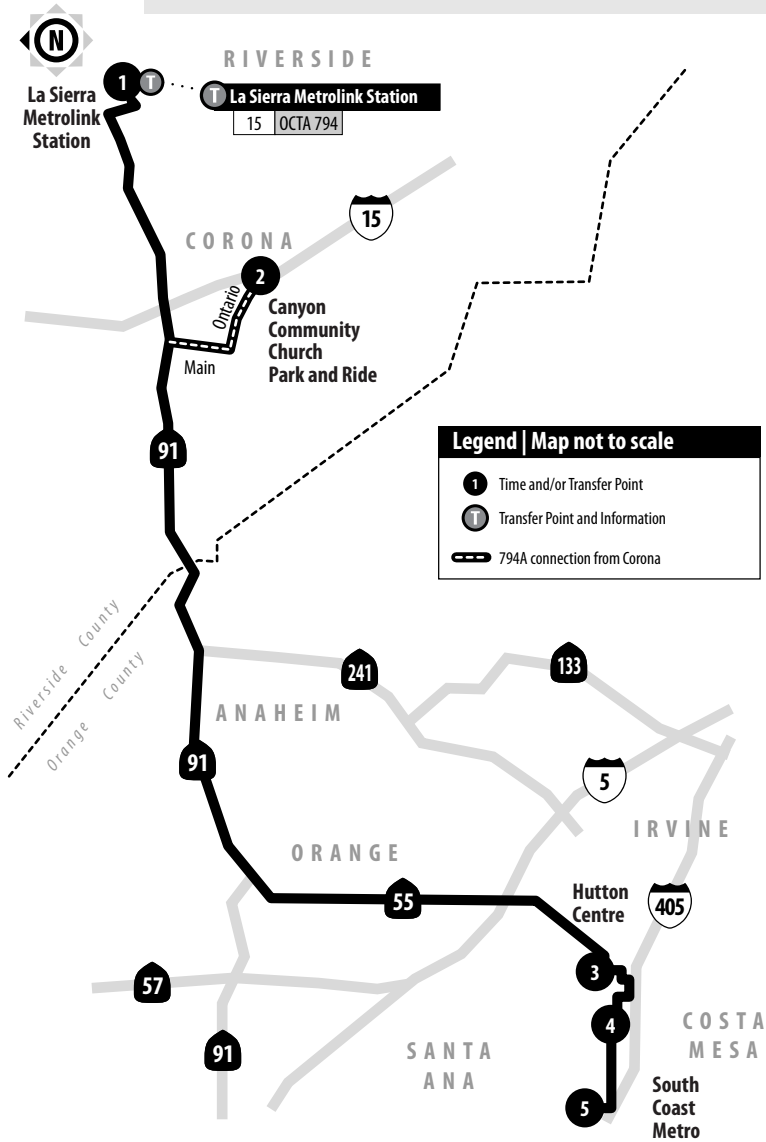

794/ 794A

La Sierra Metrolink or Canyon Community Church - South Coast Metro

\$4.50 EACH WAY

Routing and timetables
subject to change.

Route operated by OCTA. Also serving: Canyon Community Church Park and Ride and Hutton Centre. **Runs Weekdays only. No service on:** New Year's Day, Memorial Day, Independence Day, Labor Day, Thanksgiving Day and Christmas Day.

794/794A Express WESTBOUND Weekdays

La Sierra Metrolink Station	Canyon Community Church	MacArthur Blvd & S. Main St	Sunflower Ave & Plaza Dr	Hyland Ave & Scenic Ave
1	2	3	4	5
5:08	—	5:53	6:02	6:14
—	5:40	6:23	6:30	6:44
5:42	—	6:33	6:40	6:56
5:59	—	7:03	7:10	7:26
—	6:28	7:28	7:35	7:51
6:22	—	7:33	7:40	7:56
7:10	—	8:06	8:13	8:29
7:42	—	8:38	8:45	9:01

794/794A Express EASTBOUND Weekdays

Hyland Ave & Scenic Ave	Sunflower Ave & Plaza Dr	MacArthur Blvd & S. Main St	Canyon Community Church	La Sierra Metrolink Station
5	4	3	2	1
3:30	3:40	3:45	—	4:39
4:05	4:15	4:20	5:18	—
4:10	4:20	4:25	5:23	—
4:10	4:20	4:25	—	5:22
4:35	4:45	4:52	—	5:50
5:05	5:15	5:22	—	6:23
5:10	5:20	5:28	6:29	—
5:55	6:05	6:11	—	7:03