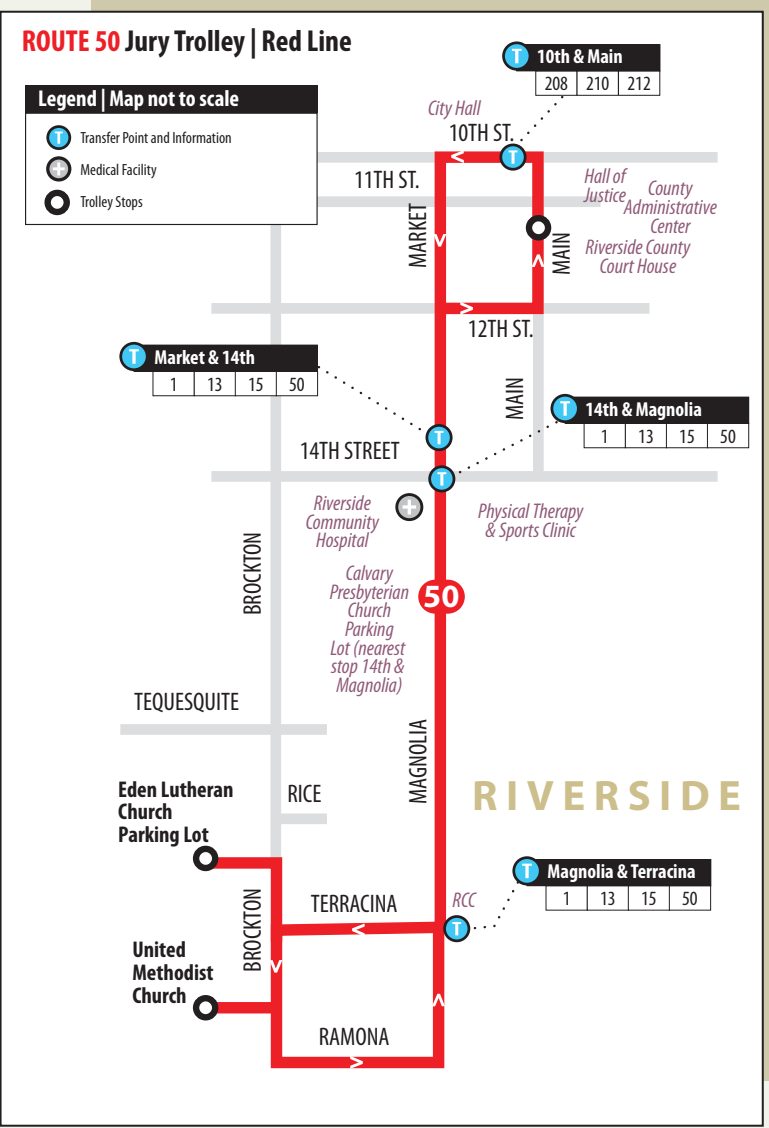

Riverside Transit Agency System Map

Legend (951) 565-5002 www.RiversideTransit.com

Welcome aboard the Riverside Transit Agency (RTA), your community transportation provider. The RTA operates 45 bus routes to provide you with safe, cost-effective and reliable service in western Riverside County. We hope that this System Map is useful to you in planning your trip. Should you need additional information, please call the Customer Information Center at 1-800-800-7821 or (951) 565-5002.

MAP NOT TO SCALE

- 41 Route Number
- Route Path
- Commuter Routing
- Alternate Routing
- Point of Interest
- Medical Facility
- Transfer Point
- Metrolink Station
- Interstate
- State Highway
- Main Road
- Water

© 2011 Riverside Transit Agency. Effective Date: January 8, 2012

Riverside Trolley Routes

Rt 202 continues to Oceanside
Rt 217 continues to Escondido Transit Center