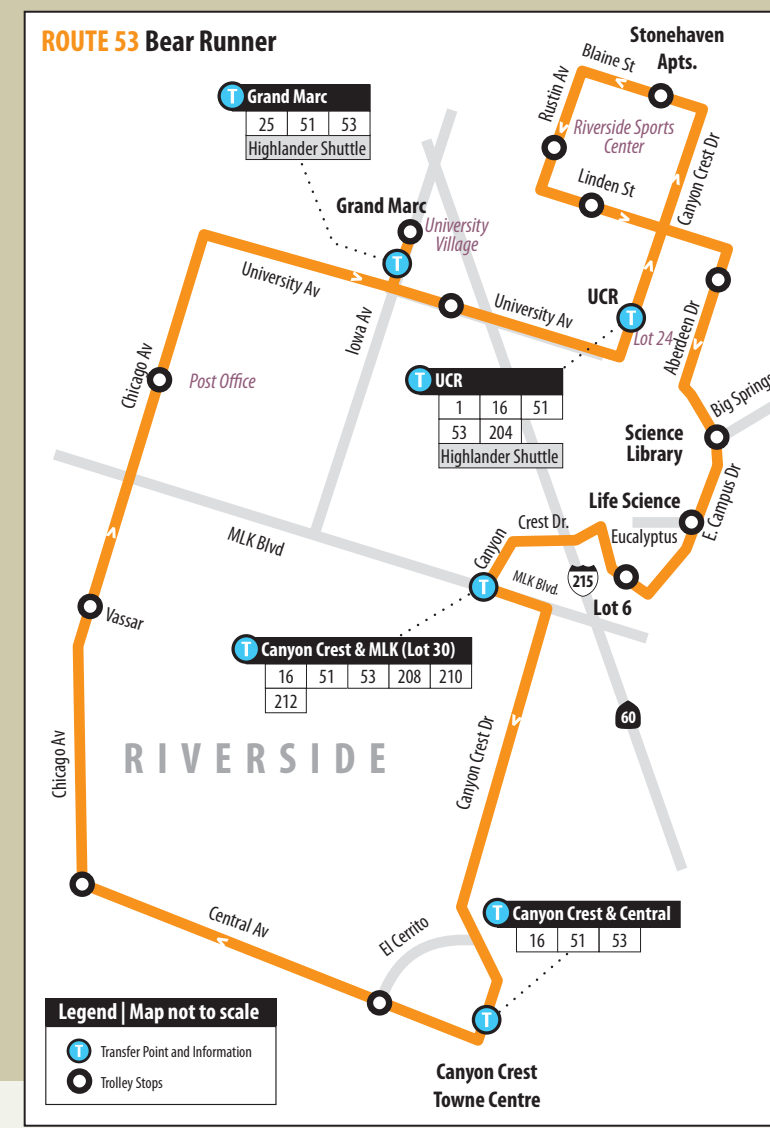

Riverside Transit Agency System Map

Legend (951) 565-5002 www.RiversideTransit.com

Welcome aboard the Riverside Transit Agency (RTA), your community transportation provider. The RTA operates 45 bus routes to provide you with safe, cost-effective and reliable service in western Riverside County. We hope that this System Map is useful to you in planning your trip. Should you need additional information, please call the Customer Information Center at 1-800-800-7821 or (951) 565-5002.

MAP NOT TO SCALE

- 41 Route Number
- Route Path
- Commuter Routing
- Alternate Routing
- Point of Interest
- Medical Facility
- Transfer Point
- Metrolink Station
- Interstate
- State Highway
- Main Road
- Water

© 2011 Riverside Transit Agency. Effective Date: January 8, 2012

Riverside Trolley Routes

Rt 202 continues to Oceanside
Rt 217 continues to Escondido Transit Center