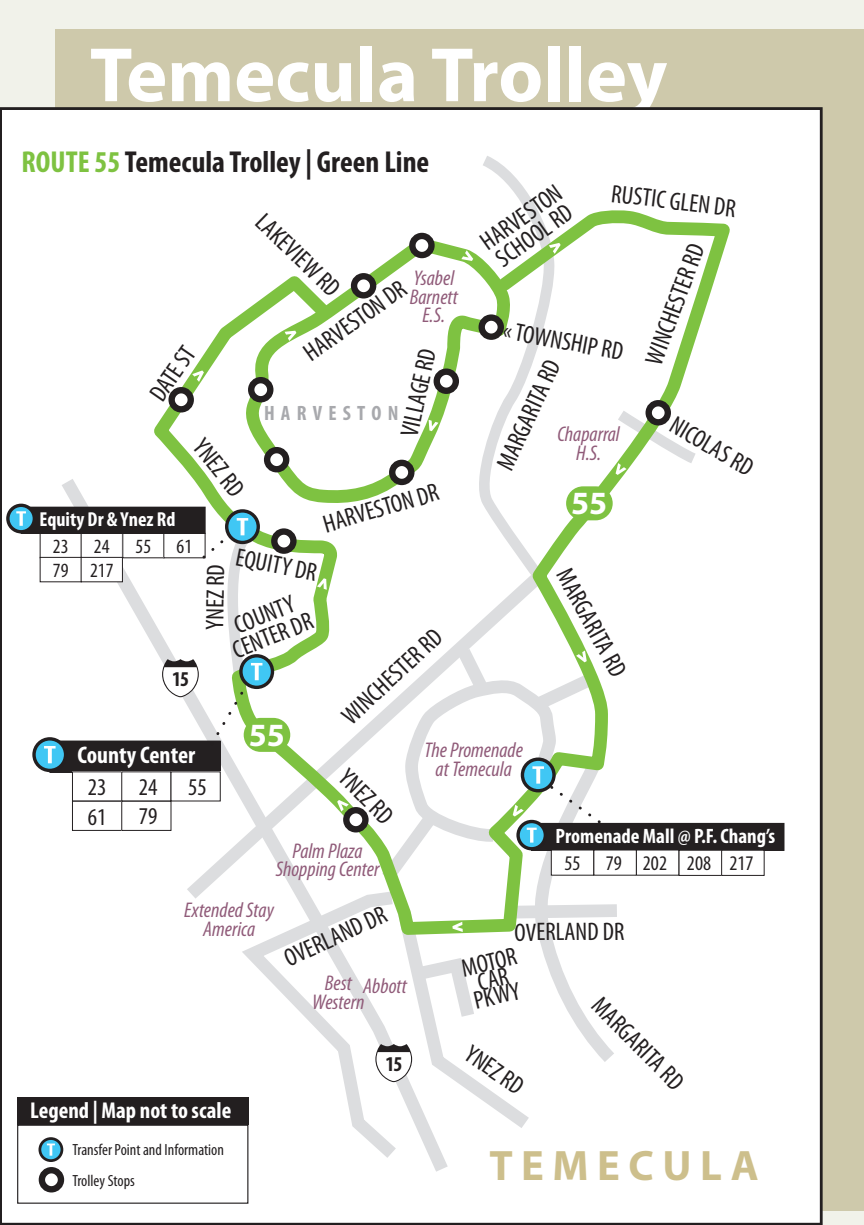

Riverside Transit Agency System Map

Legend (951) 565-5002 www.RiversideTransit.com

Welcome aboard the Riverside Transit Agency (RTA), your community transportation provider. The RTA operates 45 bus routes to provide you with safe, cost-effective and reliable service in western Riverside County. We hope that this System Map is useful to you in planning your trip. Should you need additional information, please call the Customer Information Center at 1-800-800-7821 or (951) 565-5002.

MAP NOT TO SCALE

- 41 Route Number
- Route Path
- Commuter Routing
- Alternate Routing
- Point of Interest
- Medical Facility
- Transfer Point
- Metrolink Station
- Interstate
- State Highway
- Main Road
- Water

© 2011 Riverside Transit Agency. Effective Date: January 8, 2012

Riverside Trolley Routes

Rt 202 continues to Oceanside
Rt 217 continues to Escondido Transit Center