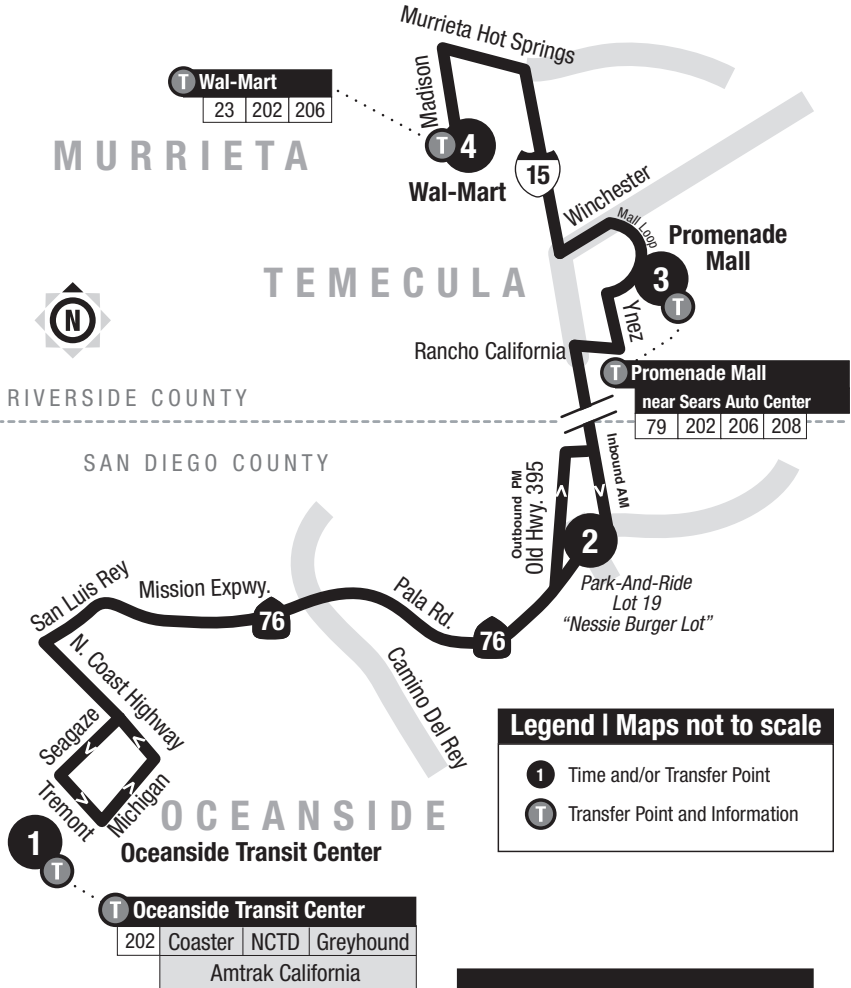

## Murrieta - Temecula - Oceanside Transit Center

**\$2.25** GEN. FARE EACH WAY  
FREE WITH VALID METROLINK PASS

Routing and timetables subject to change.

**No service on Saturdays or Sundays or the following holidays:**  
New Year's Day, Memorial Day, Independence Day, Labor Day, Thanksgiving Day and Christmas Day.

**Legend | Maps not to scale**

- 1 Time and/or Transfer Point
- T Transfer Point and Information

**Route may be deviated due to traffic conditions.**

## Weekdays | Northbound to Murrieta Wal-Mart

A.M. times are in PLAIN, **P.M. times are in BOLD** | Times are approximate

Oceanside Transit Center.	PNR Lot 19 I-15 & Hwy 76	Promenade Mall	Murrieta Wal Mart
<b>1</b>	<b>2</b>	<b>3</b>	<b>4</b>
5:00	5:25	5:52	—
5:40	6:05	6:38	6:47
6:31	6:56	7:29	7:38
7:37	8:02	8:37	8:46
The 7:37 a.m. trip will wait for the 7:33 a.m. Coaster train but no later than 7:45 a.m. before departing the Oceanside Transit Center.			
<b>5:30</b>	<b>5:55</b>	<b>6:32</b>	<b>6:41</b>
The 5:30 p.m. trip will wait for the 5:20 p.m. and 5:25 p.m. trains but no later than 5:45 p.m. before departing the Oceanside Transit Center.			
<b>6:00</b>	<b>6:25</b>	<b>7:02</b>	<b>7:11</b>
The 6:00 p.m. trip will wait for the 5:50 p.m. and 5:56 p.m. trains but no later than 6:25 p.m. before departing the Oceanside Transit Center.			
<b>6:40</b>	<b>7:05</b>	<b>7:40</b>	<b>7:49</b>
The 6:40 p.m. trip will wait for the 6:22 p.m. and 6:34 p.m. trains to arrive.			

## Weekdays | Southbound to Oceanside Transit Center

A.M. times are in PLAIN, **P.M. times are in BOLD** | Times are approximate

Murrieta Wal Mart	Promenade Mall	PNR Lot 19 I-15 & Hwy 76	Oceanside Transit Center
<b>4</b>	<b>3</b>	<b>2</b>	<b>1</b>
3:55	4:05	4:25	4:55
4:30	4:40	5:00	5:35
5:13	5:23	5:46	6:26
—	5:57	6:20	7:00
<b>4:08</b>	<b>4:18</b>	<b>4:48</b>	<b>5:20</b>
<b>4:38</b>	<b>4:48</b>	<b>5:18</b>	<b>5:50</b>
<b>5:18</b>	<b>5:28</b>	<b>5:58</b>	<b>6:30</b>