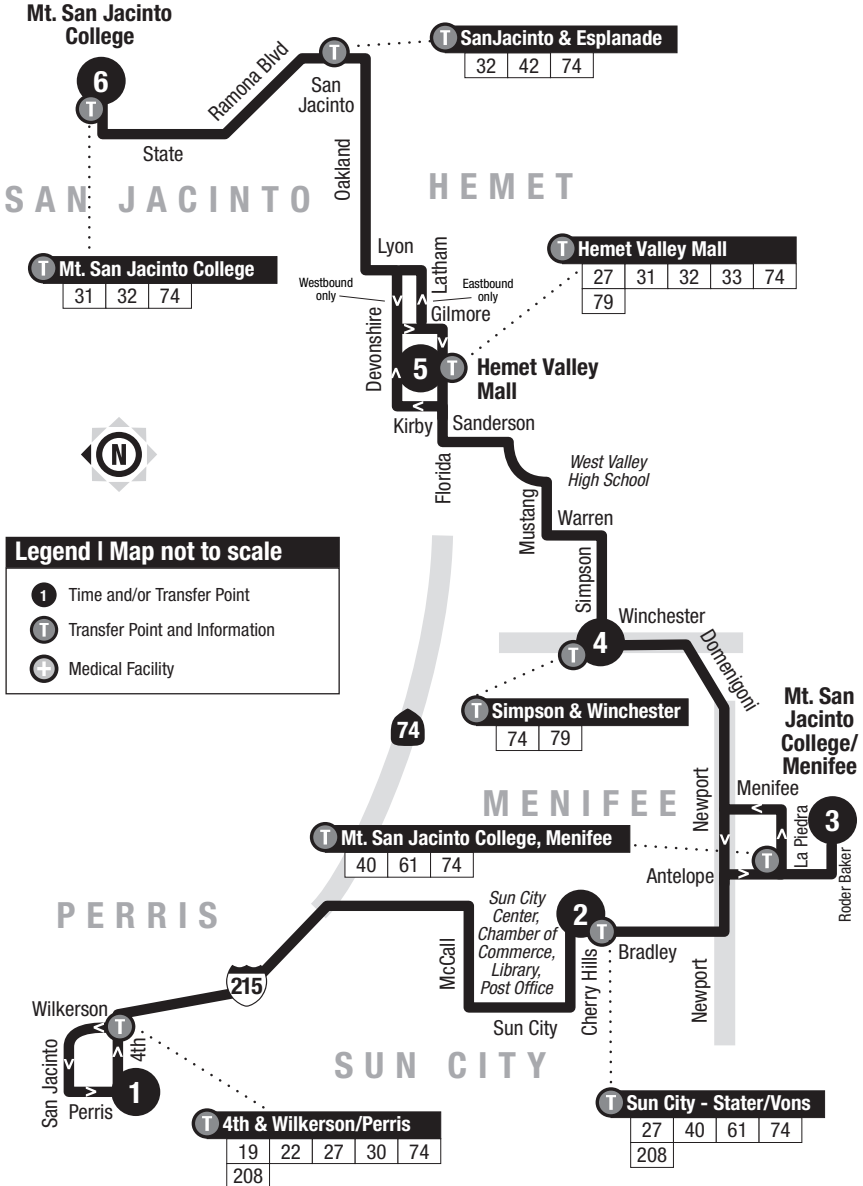

74

San Jacinto - Hemet - Sun City - Perris

Information Center
1-800-800-7821
Web site
www.RiversideTransit.com

Routing and timetables subject to change.

Also serving: Hemet Valley Mall. **No service on weekends or on the following holidays:** New Year's Day, Memorial Day, Independence Day, Labor Day, Thanksgiving Day and Christmas Day.

74 Weekdays | Eastbound to MSJC Hemet

A.M. times are in PLAIN, **P.M. times are in BOLD** | Times are approximate

4th & Wilkerson	Cherry Hills & Bradley	Mt San Jacinto College - Menifee	Simpson & Winchester	Hemet Valley Mall	Mt San Jacinto College - Hemet
1	2	3	4	5	6
5:35	5:49	6:01	6:14	6:34	6:53
7:00	7:15	7:27	7:41	8:02	8:22
8:25	8:41	8:54	9:09	9:31	9:52
10:00	10:17	10:31	10:46	11:09	11:31
11:35	11:53	12:08	12:23	12:46	—
—	12:53	1:08	1:23	1:46	2:08
2:15	2:33	2:48	3:03	3:26	3:48
3:50	4:08	4:23	4:38	5:01	5:23
5:30	5:48	6:03	6:18	6:41	7:03

74 Weekdays | Westbound to Perris

A.M. times are in PLAIN, **P.M. times are in BOLD** | Times are approximate

Mt San Jacinto College - Hemet	Hemet Valley Mall	Simpson & Winchester	Mt San Jacinto College - Menifee	Cherry Hills & Bradley	4th & Wilkerson
6	5	4	3	2	1
5:40	5:59	6:19	6:32	6:42	6:56
6:55	7:15	7:36	7:50	8:01	8:16
8:30	8:51	9:13	9:28	9:39	9:55
10:00	10:22	10:45	11:00	11:12	11:29
11:35	11:57	12:20	12:35	12:47	—
—	12:57	1:20	1:35	1:47	2:05
2:15	2:37	3:00	3:15	3:27	3:45
3:55	4:17	4:40	4:55	5:07	5:25
5:30	5:52	6:15	6:30	6:42	7:00