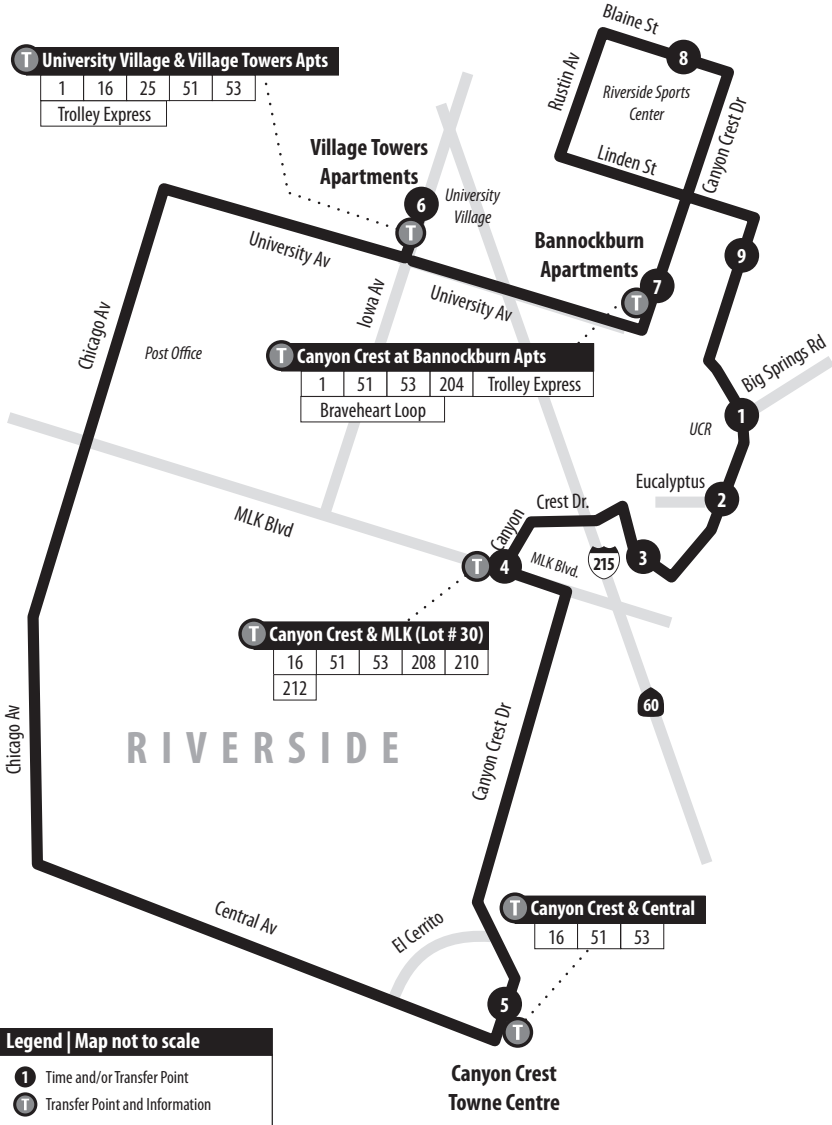

Routing and timetables  
subject to change.

**RUNS ON UCR ACADEMIC DAYS ONLY. Also serving:** University of California, Riverside, Canyon Crest Towne Centre. **No service on Fridays, weekends or the following holidays:** New Year's Day, Memorial Day, Independence Day, Labor Day, Thanksgiving Day and Christmas Day.