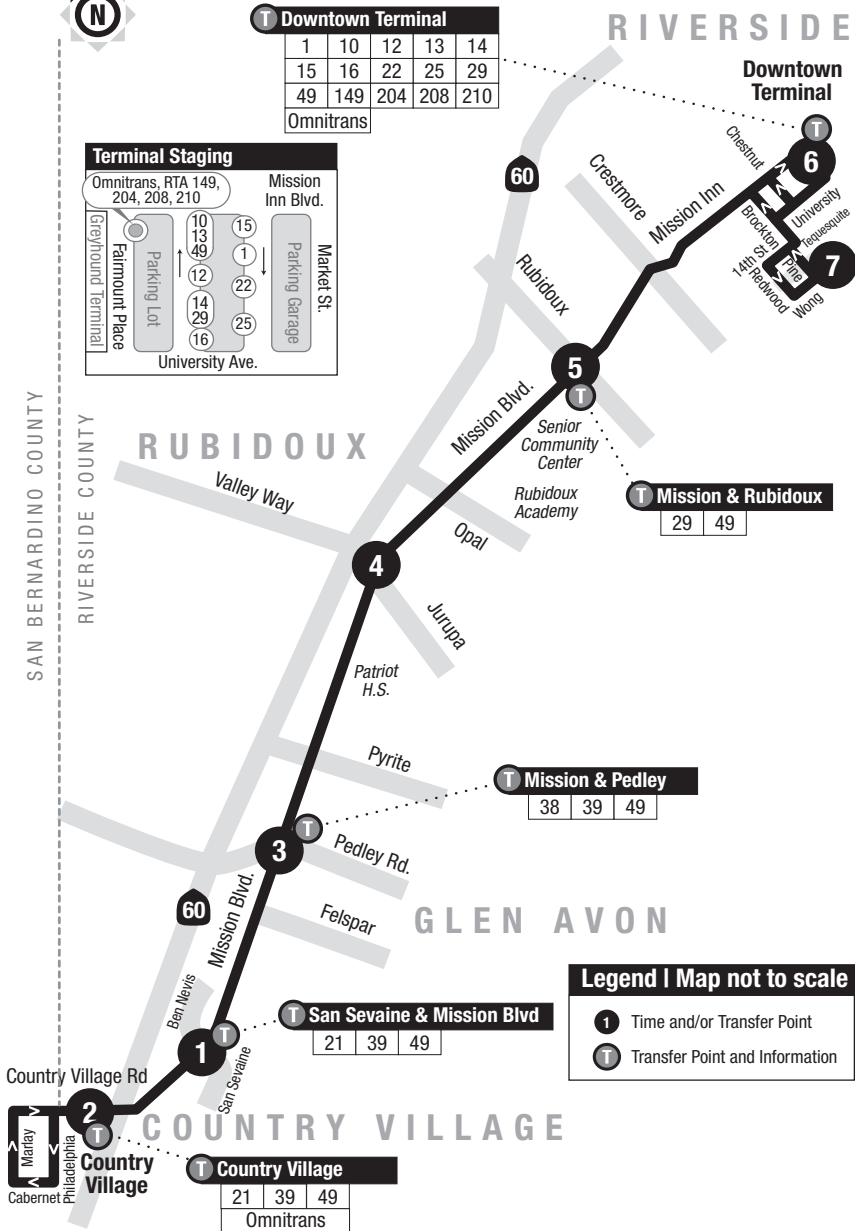

49

Downtown Terminal to Country Village

Information Center
1-800-800-7821
Web site
www.RiversideTransit.com

Routing and timetables subject to change.

Also serving: Riverside, Rubidoux, Pedley, Country Village. **Sunday schedule on the following holidays:** New Year's Day, Memorial Day, Independence Day, Labor Day. **No service on:** Thanksgiving Day and Christmas Day.

| Downtown Terminal | | | | |
|-------------------|-----|-----|-----|-----|
| 1 | 10 | 12 | 13 | 14 |
| 15 | 16 | 22 | 25 | 29 |
| 49 | 149 | 204 | 208 | 210 |
| Omnitrans | | | | |

| San Sevaine & Mission Blvd | | |
|----------------------------|----|----|
| 21 | 39 | 49 |

| Country Village | | |
|-----------------|----|----|
| 21 | 39 | 49 |
| Omnitrans | | |

| Mission & Rubidoux | |
|--------------------|----|
| 29 | 49 |

| Mission & Pedley | | |
|------------------|----|----|
| 38 | 39 | 49 |