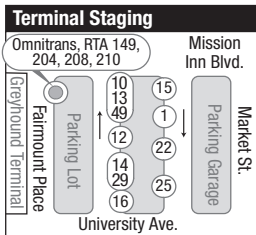

49

Downtown Terminal to Country Village

Information Center
1-800-800-7821
Web site
www.RiversideTransit.com

Routing and timetables subject to change.

Also serving: Riverside, Rubidoux, Pedley, Country Village. **Sunday schedule on the following holidays:** New Year's Day, Memorial Day, Independence Day, Labor Day. **No service on:** Thanksgiving Day and Christmas Day.

| Downtown Terminal | | | | |
|-------------------|-----|-----|-----|-----|
| 1 | 10 | 12 | 13 | 14 |
| 15 | 16 | 22 | 25 | 29 |
| 49 | 149 | 204 | 208 | 210 |
| Omnitrans | | | | |

| San Sevaine & Mission Blvd | | |
|----------------------------|----|----|
| 21 | 39 | 49 |

| Country Village | | |
|-----------------|----|----|
| 21 | 39 | 49 |
| Omnitrans | | |

| Mission & Rubidoux | |
|--------------------|----|
| 29 | 49 |

| Mission & Pedley | | |
|------------------|----|----|
| 38 | 39 | 49 |