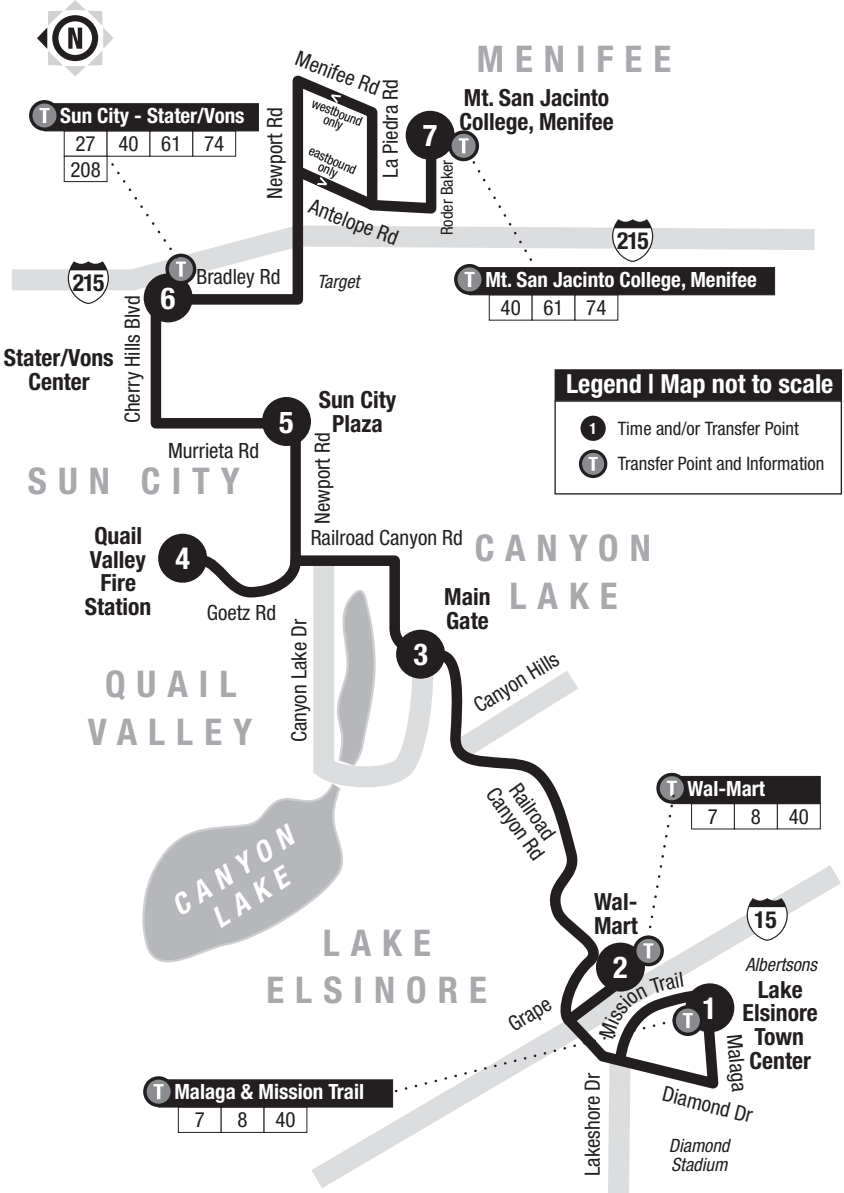

40

Lake Elsinore to Menifee

Information Center
1-800-800-7821
Web site
www.RiversideTransit.com

Routing and timetables subject to change.

Also serving: Lake Elsinore, Quail Valley, Canyon Lake, Sun City, Mt. Jacinto College/Menifee. **No service on Weekends or on the following holidays:** New Year's Day, Memorial Day, Independence Day, Labor Day, Thanksgiving Day and Christmas Day.

40 Weekdays | Eastbound to Menifee

A.M. times are in PLAIN, P.M. times are in BOLD | Times are approximate

Mission Trail & Malaga	Lk Elsinore Wal-Mart	Canyon Lk Main Gate	Quail Valley Fire Station	Sun City Plaza	Sun City Stater/Vons	Mt. SJC Menifee
1	2	3	4	5	6	7
—	—	—	5:20	5:28	5:35	5:48
5:55	6:03	6:09	6:15	6:23	6:30	6:43
6:55	7:03	7:09	7:15	7:23	7:30	7:43
7:55	8:03	8:10	8:16	8:24	8:31	8:44
8:55	9:03	9:10	9:16	9:24	9:31	9:44
9:55	10:03	10:10	10:16	10:24	10:31	10:44
10:55	11:03	11:10	11:16	11:24	11:31	11:44
11:55	12:03	12:10	12:16	12:24	12:31	12:44
12:55	1:03	1:09	1:15	1:23	1:30	1:43
1:55	2:03	2:09	2:15	2:23	2:30	2:43
2:55	3:03	3:09	3:15	3:23	3:30	3:43
3:55	4:03	4:09	4:15	4:22	4:29	4:42
4:55	5:03	5:09	5:15	5:22	5:29	5:42
5:55	6:03	6:09	6:15	6:22	6:29	6:42

40 Weekdays | Westbound to Lake Elsinore Town Center

A.M. times are in PLAIN, P.M. times are in BOLD | Times are approximate

Mt. SJC Menifee	Sun City Stater/Vons	Sun City Plaza	Quail Valley Fire Station	Canyon Lk Main Gate	Lk Elsinore Wal-Mart	Mission Trail & Malaga
7	6	5	4	3	2	1
			5:25	5:31	5:37	5:43
5:52	6:10	6:17	6:25	6:31	6:37	6:44
6:52	7:10	7:17	7:25	7:31	7:37	7:45
7:52	8:10	8:17	8:25	8:31	8:37	8:45
8:52	9:10	9:17	9:25	9:31	9:37	9:45
9:52	10:10	10:17	10:25	10:31	10:37	10:45
10:52	11:10	11:17	11:25	11:31	11:37	11:45
11:52	12:10	12:17	12:25	12:31	12:37	12:45
12:52	1:10	1:17	1:25	1:31	1:37	1:45
1:52	2:10	2:17	2:25	2:31	2:37	2:45
2:52	3:10	3:17	3:25	3:31	3:37	3:45
3:52	4:10	4:17	4:25	4:31	4:37	4:43
4:52	5:10	5:17	5:25	5:31	5:37	5:43
5:52	6:10	6:17	6:25	6:31	6:37	6:43