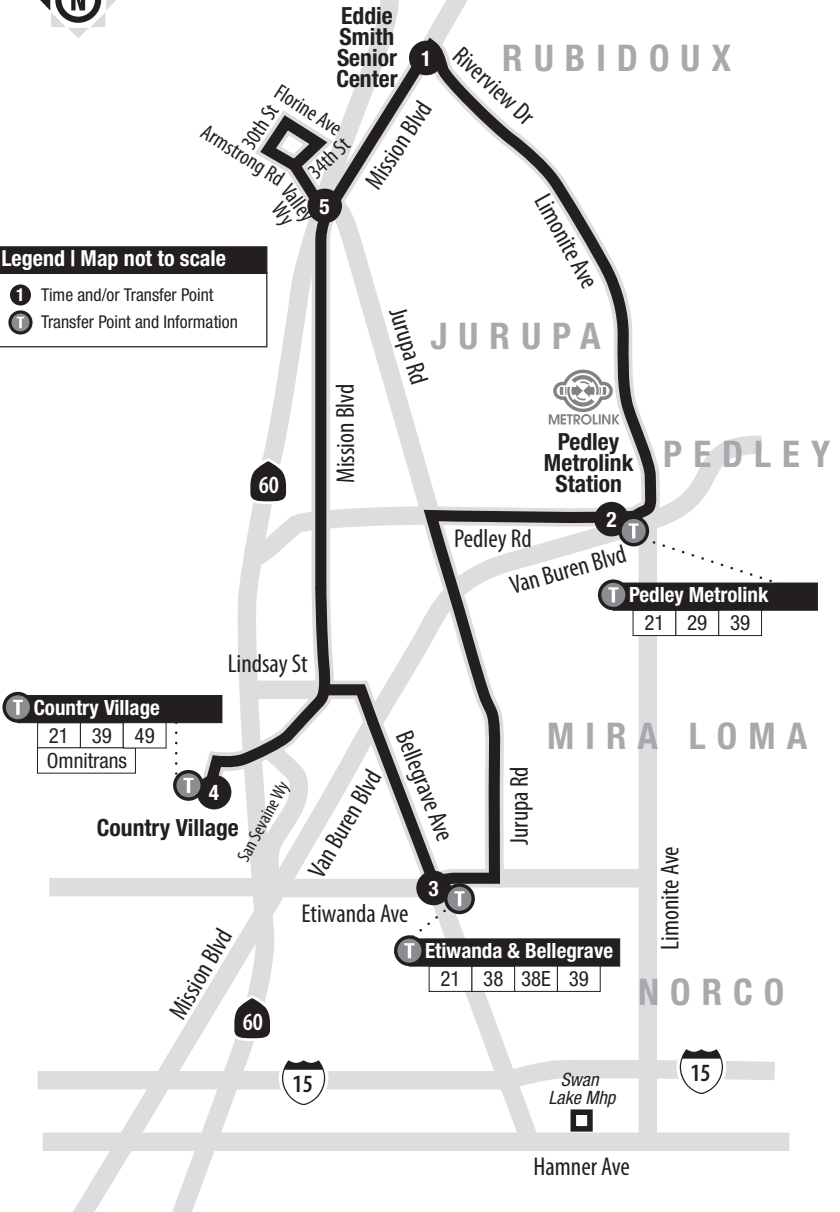

Routing and timetables subject to change.

Also serving: Country Village, Eddie D. Smith Senior Center and Old Plantation MHP. **No service on Saturdays or Sundays or the following holidays:** New Year's Day, Memorial Day, Independence Day, Labor Day, Thanksgiving Day and Christmas Day

Legend | Map not to scale

- 1** Time and/or Transfer Point
- T** Transfer Point and Information

A.M. times are in PLAIN, **P.M. times are in BOLD** | Times are approximate

Eddie B Smith Senior Center	Pedley Metrolink	Etiwanda & Bellegrave	Country Village	Valley Way & Mission	Eddie B Smith Senior Center
1	2	3	4	5	1
6:35	6:44	6:56	7:04	7:22	7:28
7:35	7:44	7:56	8:04	8:22	8:28
8:35	8:44	8:56	9:04	9:22	9:28
9:35	9:44	9:56	10:04	10:22	10:28
10:35	10:44	10:56	11:04	11:22	11:28
12:00	12:09	12:21	12:29	12:47	12:53
1:00	1:09	1:21	1:29	1:47	1:53
2:00	2:09	2:21	2:29	2:47	2:53
3:00	3:09	3:21	3:29	3:47	3:53
4:00	4:09	4:21	4:29	4:47	4:53
5:00	5:09	5:21	5:29	5:47	5:53