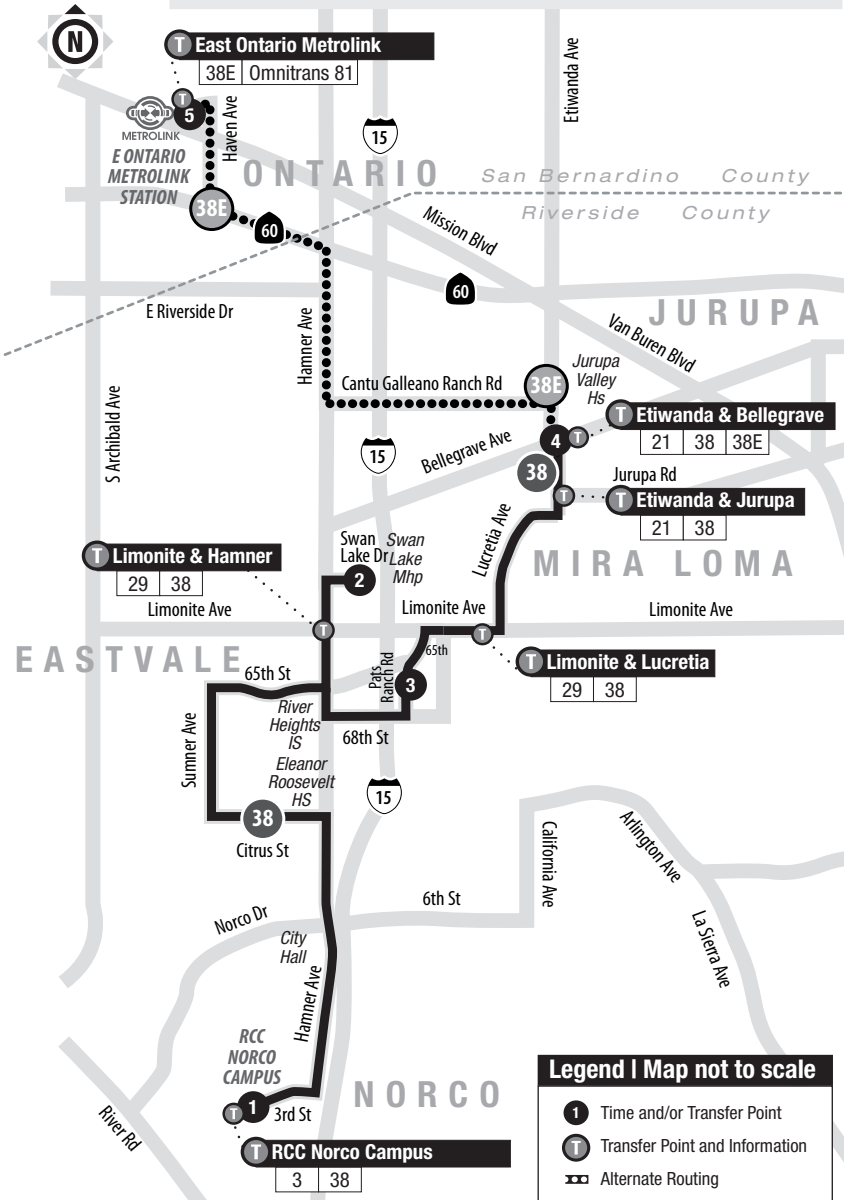

## East Ontario Metrolink to RCC Norco

Information Center  
1-800-800-7821  
Web site  
[www.RiversideTransit.com](http://www.RiversideTransit.com)

Routing and timetables subject to change.

**Also serving: RCC/Norco. No service on Weekends or on the following holidays:** New Year's Day, Memorial Day, Independence Day, Labor Day, Thanksgiving Day and Christmas Day.

## Weekdays | Northbound to Etiwanda &amp; Bellegrave

A.M. times are in PLAIN, **P.M. times are in BOLD** | Times are approximate

A = Route becomes the Route 38 Express to service East Ontario Metrolink Station

**38E Weekdays | Northbound to E. Ontario Metrolink**A.M. times are in PLAIN, **P.M. times are in BOLD** | Times are approximate

<b>Etiwanda &amp; Bellegrave</b>	<b>E Ontario Metrolink</b>
<b>4</b>	<b>5</b>
5:36	5:54
6:41	6:59
7:41	7:59
<b>5:21</b>	<b>5:39</b>
<b>6:01</b>	<b>6:19</b>

**38E Weekdays | Southbound to Etiwanda & Bellegrave**A.M. times are in PLAIN, **P.M. times are in BOLD** | Times are approximate

<b>E Ontario Metrolink</b>	<b>Etiwanda &amp; Bellegrave</b>
<b>5</b>	<b>4</b>
6:00	6:18
7:05	7:23
8:05	8:23
<b>6:05</b>	<b>6:23</b>
The 6:05 p.m. trip will wait for the 5:51 p.m. train, but no later than 6:15 p.m. before departing the Metrolink Station.	
<b>6:30</b>	<b>6:48</b>
The 6:30 p.m. trip will wait for the 6:21 p.m. train before departing the Metrolink Station.	