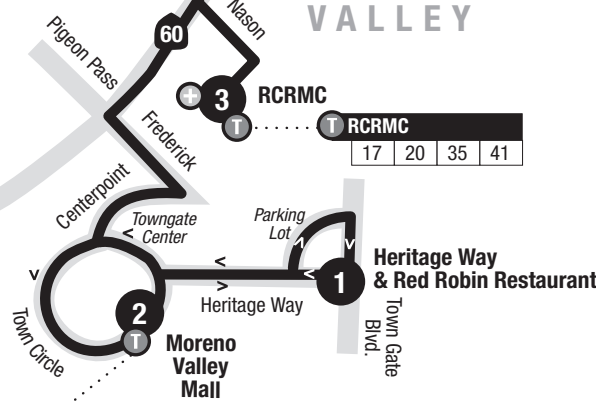

## Beaumont/Banning to Moreno Valley Mall

Information Center  
1-800-800-7821  
Web site  
[www.RiversideTransit.com](http://www.RiversideTransit.com)

Routing and timetables subject to change.

**Also serving:** Wal-Mart, Kmart, City Hall, Moreno Valley Mall, Riverside County Regional Medical Center. **No service on Sundays or on the following holidays:** New Year's Day, Memorial Day, Independence Day, Labor Day, Thanksgiving Day and Christmas Day.

T Sun Lakes Blvd.		
31	35	36
Pass Transit		
Stop located behind Kmart in cul-de-sac		

BEAUMONT /  
BANNING

MORENO  
VALLEY

T RCRMC			
17	20	35	41

T Moreno Valley Mall				
16	17	18	18A	19
35	208	210		

**Legend | Map not to scale**

- 1** Time and/or Transfer Point
- T** Transfer Point and Information
- +** Medical Facility

**35****Weekdays & Saturdays | Northbound to Beaumont/Banning**A.M. times are in PLAIN, **P.M. times are in BOLD** | Times are approximate

**35****Weekdays & Saturdays | Southbound to Moreno Valley Mall**A.M. times are in PLAIN, **P.M. times are in BOLD** | Times are approximate

Kmart & Sun Lakes	RCRMC Moreno Valley	Moreno Valley Mall	Heritage & Red Robin
<b>4</b>	<b>3</b>	<b>2</b>	<b>1</b>
7:45	8:12	8:26	8:28
9:25	9:52	10:06	10:08
11:05	11:32	11:46	11:48
<b>12:45</b>	<b>1:12</b>	<b>1:26</b>	<b>1:28</b>
<b>2:25</b>	<b>2:52</b>	<b>3:06</b>	<b>3:08</b>
<b>4:05</b>	<b>4:32</b>	<b>4:46</b>	<b>4:48</b>
<b>5:45</b>	<b>6:12</b>	<b>6:26</b>	<b>6:28</b>