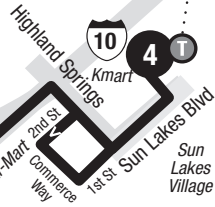

## Beaumont/Banning to Moreno Valley Mall

Information Center  
1-800-800-7821  
Web site  
[www.RiversideTransit.com](http://www.RiversideTransit.com)

Routing and timetables subject to change.

**Also serving:** Wal-Mart, Kmart, City Hall, Moreno Valley Mall, Riverside County Regional Medical Center. **No service on Sundays or on the following holidays:** New Year's Day, Memorial Day, Independence Day, Labor Day, Thanksgiving Day and Christmas Day.

T Sun Lakes Blvd.		
31	35	36
Pass Transit		
Stop located behind Kmart in cul-de-sac		

BEAUMONT /  
BANNING

MORENO  
VALLEY

T RCRMC			
17	20	35	41

T Moreno Valley Mall				
16	17	18	18A	19
35	208	210		

**Legend | Map not to scale**

- 1** Time and/or Transfer Point
- T** Transfer Point and Information
- +** Medical Facility

**35****Weekdays & Saturdays | Northbound to Beaumont/Banning**A.M. times are in PLAIN, **P.M. times are in BOLD** | Times are approximate

**35****Weekdays & Saturdays | Southbound to Moreno Valley Mall**A.M. times are in PLAIN, **P.M. times are in BOLD** | Times are approximate

Kmart & Sun Lakes	RCRMC Moreno Valley	Moreno Valley Mall	Heritage & Red Robin
<b>4</b>	<b>3</b>	<b>2</b>	<b>1</b>
7:45	8:12	8:26	8:28
9:25	9:52	10:06	10:08
11:05	11:32	11:46	11:48
<b>12:45</b>	<b>1:12</b>	<b>1:26</b>	<b>1:28</b>
<b>2:25</b>	<b>2:52</b>	<b>3:06</b>	<b>3:08</b>
<b>4:05</b>	<b>4:32</b>	<b>4:46</b>	<b>4:48</b>
<b>5:45</b>	<b>6:12</b>	<b>6:26</b>	<b>6:28</b>