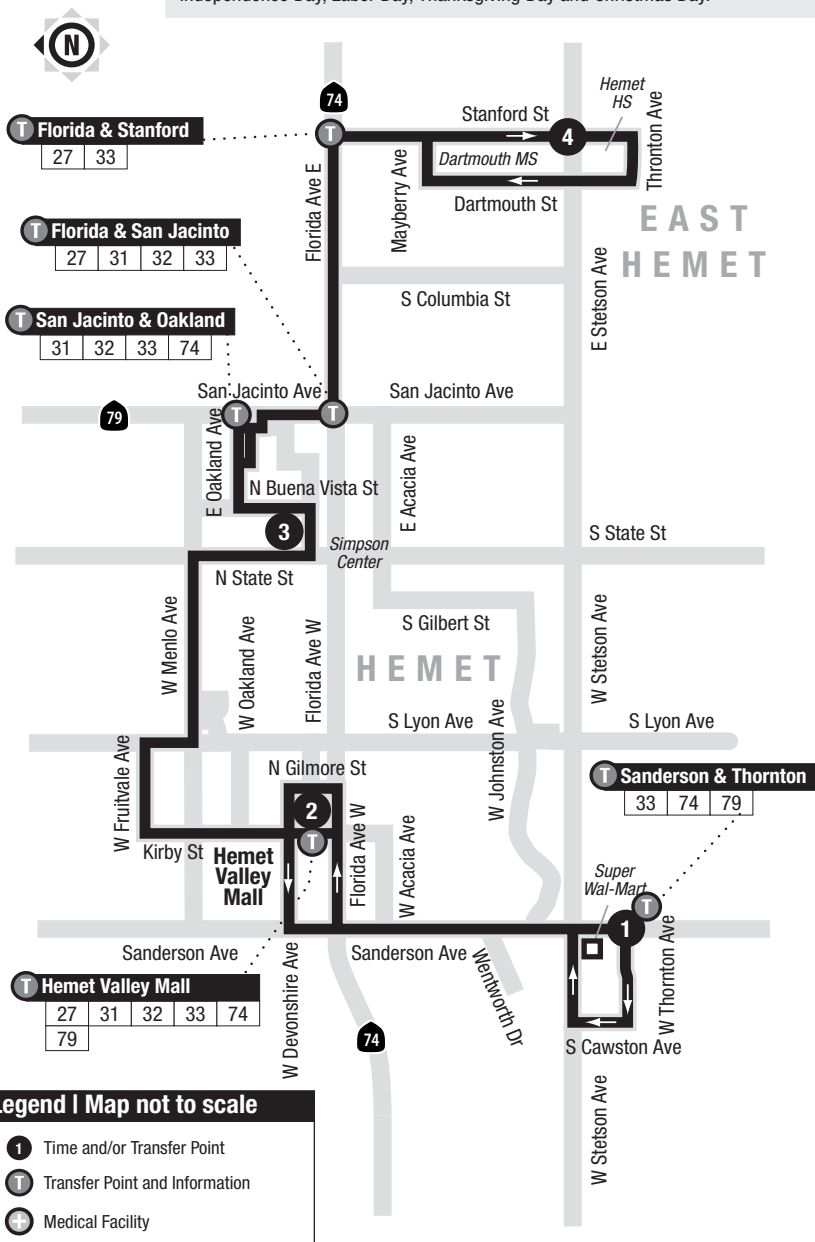

33

Hemet - Sanderson to East Hemet

Information Center
1-800-800-7821
Web site
www.RiversideTransit.com

Routing and timetables subject to change.

Also serving: Hemet Valley Mall, Hemet mobile home parks. **No service on Sundays or on the following holidays:** New Year's Day, Memorial Day, Independence Day, Labor Day, Thanksgiving Day and Christmas Day.

33 Weekdays | Eastbound to East Hemet

A.M. times are in PLAIN, **P.M. times are in BOLD** | Times are approximate

Sanderson & Thornton	Hemet Valley Mall	Simpson Senior Center	Stanford & Stetson
1	2	3	4
6:40	6:52	7:06	7:25
7:30	7:42	7:56	8:15
8:20	8:32	8:46	9:05
9:10	9:22	9:36	9:55
10:00	10:12	10:26	10:45
10:50	11:02	11:16	11:35
11:40	11:52	12:06	12:25
12:30	12:42	12:56	1:15
1:20	1:32	1:46	2:05
2:10	2:22	2:36	2:55
3:00	3:12	3:26	3:45
3:50	4:02	4:16	4:35
4:40	4:52	5:06	5:25
5:30	5:42	5:56	6:15
6:20	6:32	6:46	7:05
7:10	7:22	7:36	7:55

33 Weekdays | Westbound to Hemet Valley Mall & Sanderson

A.M. times are in PLAIN, **P.M. times are in BOLD** | Times are approximate

Stanford & Stetson	Simpson Senior Center	Hemet Valley Mall	Sanderson & Thornton
4	3	2	1
7:30	7:47	8:03	8:12
8:20	8:37	8:53	9:02
9:10	9:27	9:43	9:52
10:00	10:17	10:33	10:42
10:50	11:07	11:23	11:32
11:40	11:57	12:13	12:22
12:30	12:47	1:03	1:12
1:20	1:37	1:53	2:02
2:10	2:27	2:43	2:52
2:55	3:12	3:28	3:37
3:50	4:07	4:23	4:32
4:40	4:57	5:13	5:22
5:30	5:47	6:03	6:12
6:20	6:37	6:53	7:02

A.M. times are in PLAIN, **P.M. times are in BOLD** | Times are approximate

Stanford & Stetson	Simpson Senior Center	Hemet Valley Mall	Sanderson & Thornton
4	3	2	1
8:30	8:44	9:00	9:09
9:20	9:34	9:50	9:59
10:05	10:19	10:35	10:44
10:55	11:09	11:25	11:34
11:40	11:54	12:10	12:19
12:30	12:44	1:00	1:09
1:15	1:29	1:45	1:54
2:05	2:19	2:35	2:44
2:50	3:04	3:20	3:29
3:40	3:54	4:10	4:19
4:25	4:39	4:55	5:04
5:15	5:29	5:45	5:54
6:00	6:14	6:30	6:39
6:50	7:04	7:20	7:29