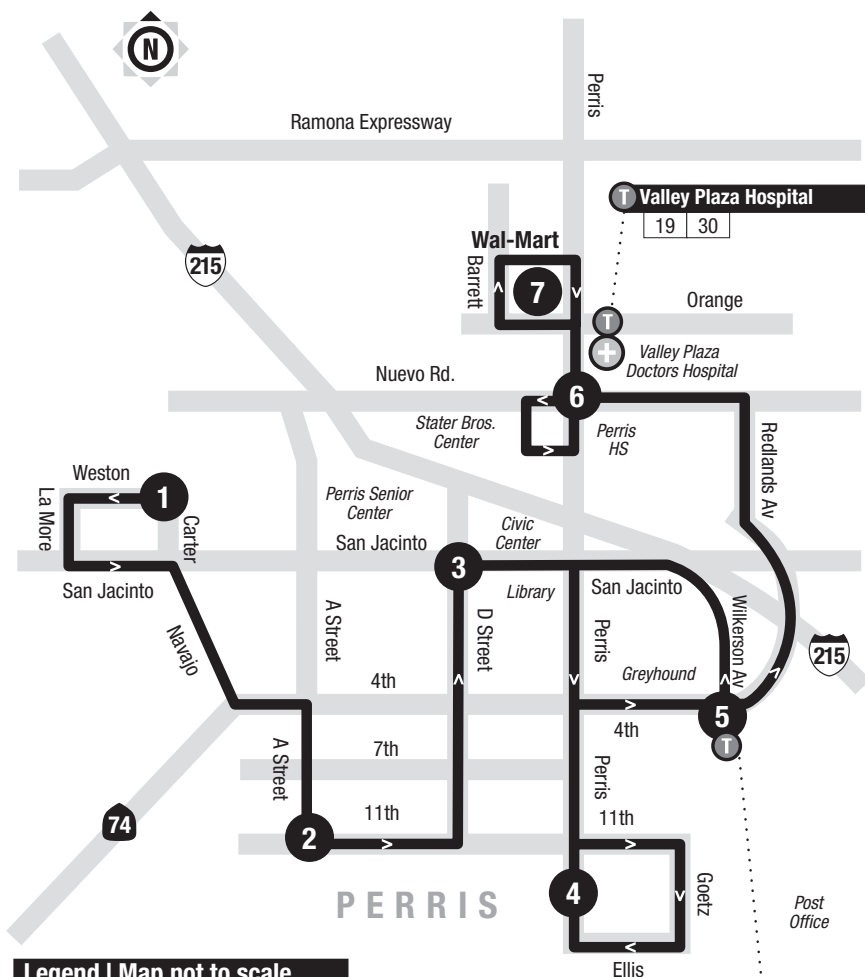

Legend | Map not to scale

- 1** Time and/or Transfer Point
- T** Transfer Point and Information
- +** Medical Facility

T 4th & Wilkerson/Perris	19	22	27	30	74
	208				

30 Weekdays and Saturdays | Eastbound to Wal-Mart

30 Weekdays and Saturdays | Westbound to Weston & Carter

A.M. times are in PLAIN, P.M. times are in BOLD | Times are approximate

W = Weekday trip only

	Wal-Mart	Nuevo & Perris	4th & Wilkerson	Ellis & Perris	D Street & San Jacinto	11th & A Street	Weston & Carter
	7	6	5	4	3	2	1
W	7:50	8:01	8:07	8:12	8:17	8:24	8:32
W	8:35	8:46	8:52	8:57	9:02	9:09	9:17
	9:25	9:36	9:42	9:47	9:52	9:59	10:07
	10:10	10:21	10:27	10:32	10:37	10:44	10:52
	11:00	11:11	11:17	11:22	11:27	11:34	11:42
	11:45	11:56	12:02	12:07	12:12	12:19	12:27
	12:35	12:46	12:52	12:57	1:02	1:09	1:17
	1:20	1:31	1:37	1:42	1:47	1:54	2:02
	2:10	2:21	2:27	2:32	2:37	2:44	2:52
	2:55	3:06	3:12	3:17	3:22	3:29	3:37
	3:45	3:56	4:02	4:07	4:12	4:19	4:27
	4:30	4:41	4:47	4:52	4:57	5:04	5:12
	5:20	5:31	5:37	5:42	5:47	5:54	6:02
	6:05	6:16	6:22	6:27	6:32	6:39	6:47
	6:55	7:06	7:12	7:17	7:22	7:29	7:37
	7:40	7:51	7:57	8:02	8:07	8:14	8:22
	8:30	8:41	8:47	8:52	8:57	9:04	9:12