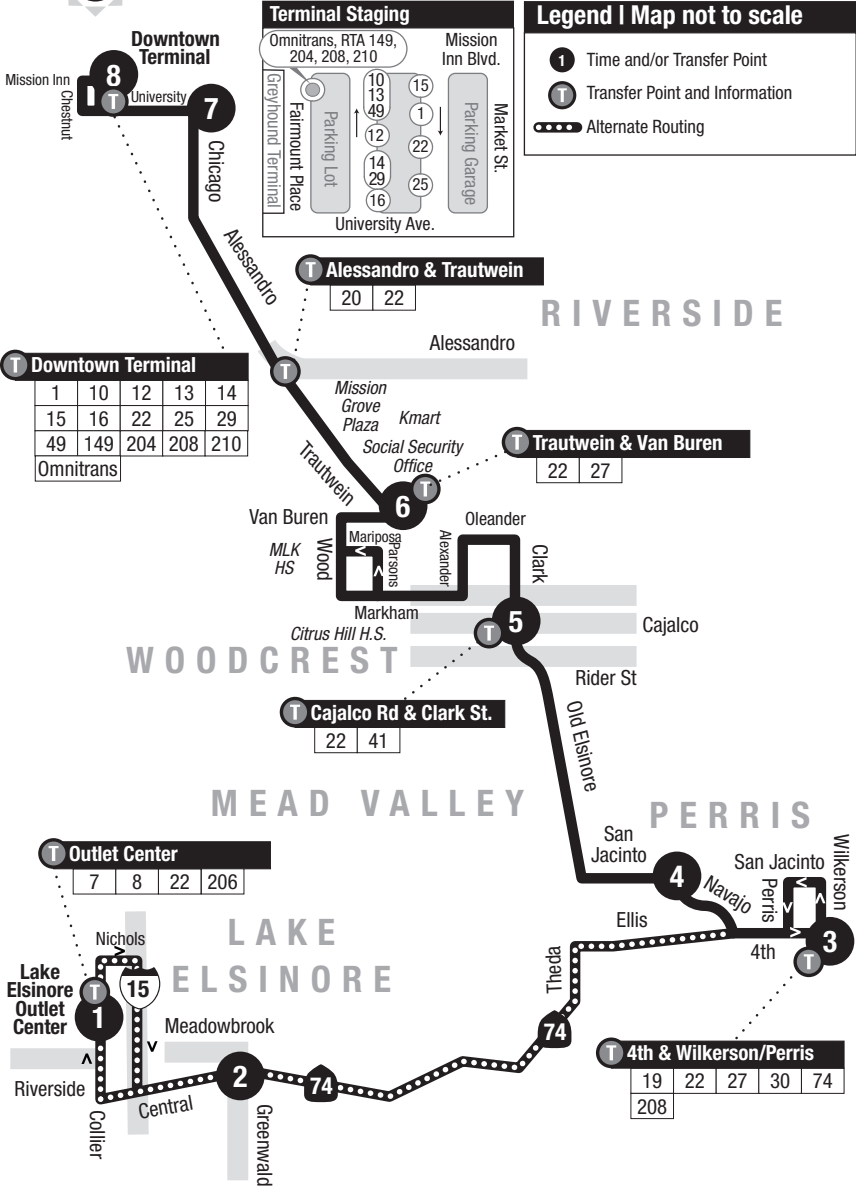

**Also serving:** Lake Elsinore, Downtown Riverside via Perris, Mead Valley, Woodcrest, & Kmart. **Sunday schedule on the following holidays:** New Year's Day, Memorial Day, Independence Day, Labor Day. **No service on:** Thanksgiving Day and Christmas Day.

## Weekends | Southbound to Lake Elsinore Outlet Center

A.M. times are in PLAIN, **P.M. times are in BOLD** | Times are approximate

Downtown Terminal	Chicago & University	Trautwein & Van Buren	Clark & Cajalco	San Jacinto & Navajo	4th & Wilkerson	Hwy 74 & Meadowbrook	Lake Elsinore Outlet Center
8	7	6	5	4	3	2	1
8:05	8:17	8:40	8:59	9:10	9:17	9:38	9:48
9:25	9:37	10:00	10:19	10:30	10:37	10:58	11:09
10:45	10:57	11:20	11:39	11:50	11:57	<b>12:18</b>	<b>12:31</b>
<b>12:05</b>	<b>12:17</b>	<b>12:40</b>	<b>12:59</b>	<b>1:10</b>	<b>1:17</b>	<b>1:38</b>	<b>1:52</b>
<b>1:25</b>	<b>1:37</b>	<b>2:00</b>	<b>2:19</b>	<b>2:30</b>	<b>2:37</b>	<b>2:58</b>	<b>3:12</b>
<b>2:45</b>	<b>2:57</b>	<b>3:20</b>	<b>3:39</b>	<b>3:50</b>	<b>3:57</b>	<b>4:18</b>	<b>4:32</b>
<b>4:05</b>	<b>4:17</b>	<b>4:40</b>	<b>4:59</b>	<b>5:10</b>	<b>5:17</b>	<b>5:38</b>	<b>5:52</b>
<b>5:25</b>	<b>5:37</b>	<b>6:00</b>	<b>6:19</b>	<b>6:30</b>	<b>6:37</b>	<b>6:58</b>	<b>7:10</b>
<b>6:45</b>	<b>6:57</b>	<b>7:20</b>	<b>7:39</b>	<b>7:50</b>	<b>7:57</b>	<b>8:18</b>	<b>8:29</b>