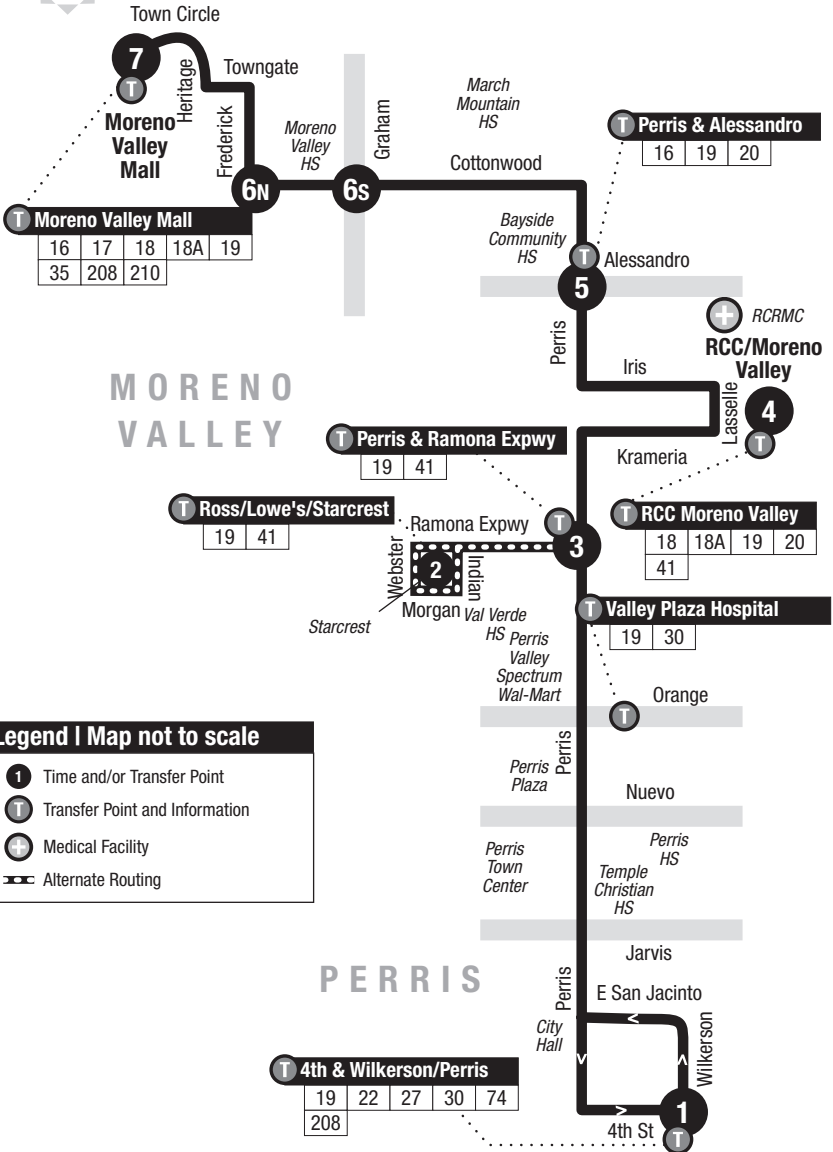

## Moreno Valley Mall to Perris

Information Center  
1-800-800-7821  
Web site  
[www.RiversideTransit.com](http://www.RiversideTransit.com)

Routing and timetables subject to change.

**Also serving:** Moreno Valley Mall, Moreno Valley High School, March Mountain High School, RCC, Perris, Perris High School. **Sunday schedule on the following holidays:** New Year's Day, Memorial Day, Independence Day, Labor Day. **No service on:** Thanksgiving Day and Christmas Day.

## Weekends | Southbound to Perris

A.M. times are in PLAIN, **P.M. times are in BOLD** | Times are approximate

Moreno Valley Mall	Cottonwood & Graham	Alessandro & Perris	RCC Moreno Valley	Perris & Ramona Exp.	4th & Wilkerson
<b>7</b>	<b>6S</b>	<b>5</b>	<b>4</b>	<b>3</b>	<b>1</b>
6:40	6:49	6:57	7:10	7:18	7:33
7:45	7:54	8:02	8:15	8:23	8:38
8:50	8:59	9:07	9:20	9:28	9:43
9:55	10:04	10:12	10:25	10:33	10:48
11:00	11:09	11:17	11:30	11:38	11:53
<b>12:05</b>	<b>12:14</b>	<b>12:22</b>	<b>12:35</b>	<b>12:43</b>	<b>12:58</b>
<b>1:10</b>	<b>1:19</b>	<b>1:27</b>	<b>1:40</b>	<b>1:48</b>	<b>2:03</b>
<b>2:15</b>	<b>2:24</b>	<b>2:32</b>	<b>2:45</b>	<b>2:53</b>	<b>3:08</b>
<b>3:20</b>	<b>3:29</b>	<b>3:37</b>	<b>3:50</b>	<b>3:58</b>	<b>4:13</b>
<b>4:25</b>	<b>4:34</b>	<b>4:42</b>	<b>4:55</b>	<b>5:03</b>	<b>5:18</b>
<b>5:30</b>	<b>5:39</b>	<b>5:47</b>	<b>6:00</b>	<b>6:08</b>	<b>6:23</b>
<b>6:35</b>	<b>6:44</b>	<b>6:52</b>	<b>7:05</b>	<b>7:13</b>	<b>7:28</b>
<b>7:40</b>	<b>7:49</b>	<b>7:57</b>	<b>8:10</b>	<b>8:18</b>	<b>8:33</b>