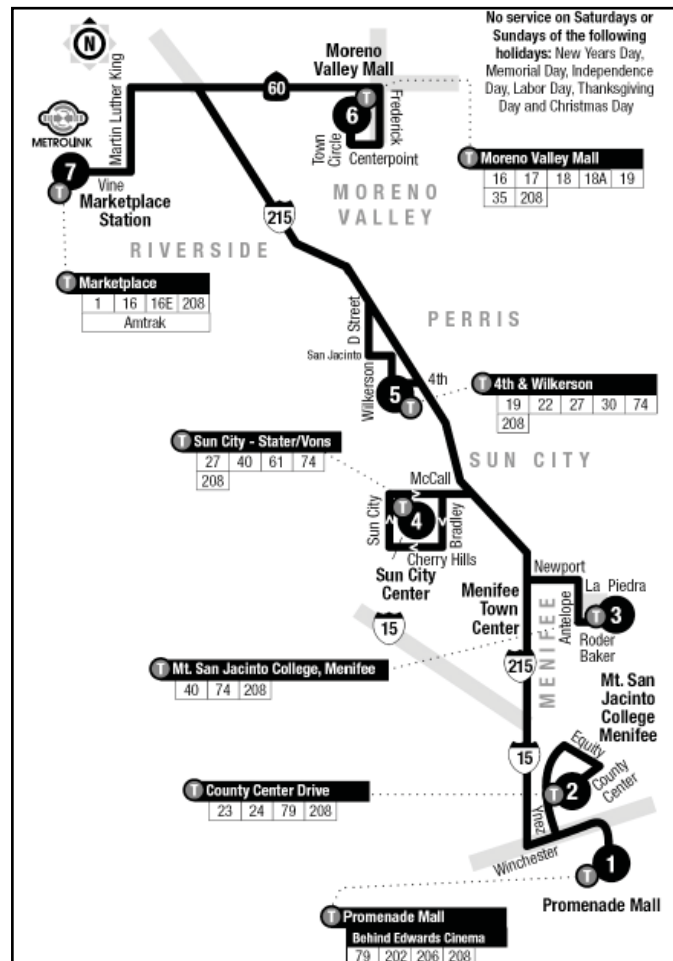

RIVERSIDE TRANSIT AGENCY

RIDER ALERT

Alerta al Pasajero

Affected Route: 208

Effective Date: Sept. 4, 2007

Bus and Metrolink Schedules to Change

Please be advised that new schedules for CommuterLink Route 208 and Metrolink will take effect Sept. 4. See attached map and **updated** timetable for details.

Se les informa que nuevos horarios de la Ruta CommuterLink 208 entraran en vigor el 4 de Septiembre. Por favor vea el mapa y la tabla de horarios para más detalles.

For Riverside Transit Agency information, please call 1-800-800-7821 or visit www.RiversideTransit.com

NORTHBOUND Weekday Only

Promenade Mall	County Center Dr	MSJC Menifee	Cherry Hills & Bradley	4th & Wilkerson	Moreno Valley Mall	Mrktplace Metrolink
1	2	3	4	5	6	7
3:35	3:41	4:00	4:13	4:23	4:41	5:01
3:50	3:56	4:16	4:29	4:39	4:58	5:18
4:35	4:41	5:01	5:14	5:25	5:45	6:06
5:29	5:35	5:57	6:12	6:25	6:46	7:16
3:15	3:25	3:50	4:03	4:18	4:40	5:15
4:16	4:22	4:44	4:59	5:11	5:32	6:00
4:53	4:59	5:21	5:37	5:49	6:11	6:33
5:23	5:29	5:51	6:03	6:15	6:36	6:58

SOUTHBOUND Weekday Only

Mrktplace Metrolink	Moreno Valley Mall	4th & Wilkerson	Cherry Hills & Bradley	MSJC Menifee	County Center Dr	Promenade Mall
7	6	5	4	3	2	1
5:11	5:29	5:47	5:57	6:10	6:29	6:40
5:28	5:49	6:09	6:20	6:35	6:55	7:06
6:16	6:37	6:57	7:08	7:23	7:43	7:58
7:26	7:47	8:07	8:18	8:33	8:53	9:03
5:25	5:47	6:08	6:23	6:38	6:58	7:08
The 5:25 p.m. trip will wait for the 5:18 p.m. train, but not later than 5:45 p.m. before departing the Metrolink Station.						
6:10	6:30	6:49	7:03	7:17	7:37	7:47
The 6:10 p.m. trip will wait for the 5:42 p.m., 5:55 p.m., and 6:03 p.m. trains, but not later than 6:25 p.m. before departing the Metrolink Station.						
6:45	7:02	7:21	7:35	7:49	8:09	8:19
The 6:45 p.m. trip will wait for the 6:22 p.m. and 6:38 p.m. trains, but not later than 6:55 p.m. before departing the Metrolink Station.						
7:05	7:20	7:36	7:50	8:04	8:24	8:32
The 7:05 p.m. trip will hold until the 6:52 p.m. and 7:00 p.m. trains arrive.						