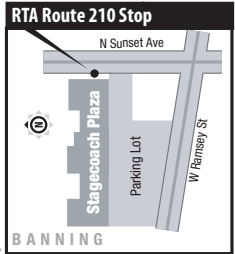

Route may be deviated due to traffic conditions.

Terminal Staging

Omnitrans, RTA 149, 204, 208, 210
Greyhound Terminal

Fairmount Place
Parking Lot

University Ave.

Mission Inn Blvd.
Parking Garages
Market St.

CALIMESA

MORENO VALLEY

Marketplace Metrolink Station

RIVERSIDE

T Marketplace

1	16	208	210
---	----	-----	-----

Amtrak

T Moreno Valley Mall

16	17	18	18A	19
35	208	210		

210 Weekdays | Westbound to Downtown Terminal

A.M. times are in PLAIN, **P.M. times are in BOLD** | Times are approximate

Ramsey & Sunset	Beaumont City Hall	Nason & Fir	Moreno Valley Mall	UCR Lot 30	Marketplace Metrolink	Downtown Terminal
7	6	5	4	3	2	1
—	—	3:50	4:00	—	4:20	4:25
—	—	4:21	4:31	—	4:51	4:56
4:02	4:10	4:30	4:41	—	5:01	5:06
—	—	5:18	5:29	—	5:53	5:58
5:56	6:04	6:24	6:35	6:55	7:05	7:10

210 Weekdays | Eastbound to Banning

A.M. times are in PLAIN, **P.M. times are in BOLD** | Times are approximate

Downtown Terminal	Marketplace Metrolink	UCR Lot 30	Moreno Valley Mall	Nason & Fir	Beaumont City Hall	Ramsey & Sunset
1	2	3	4	5	6	7
5:08	5:20	5:34	5:49	5:59	6:23	6:33
The 5:20 p.m. trip departing Marketplace Metrolink will wait for the 5:18 p.m. train but no later than 5:30 p.m. before departing the Metrolink Station.						
5:53	6:10	6:24	6:39	6:49	7:13	7:23
The 6:10 p.m. trip departing Marketplace Metrolink will wait for the 5:42 p.m., 5:55 p.m., 6:03 p.m. train but no later than 6:30 p.m. before departing the Metrolink Station.						
6:28	6:45	6:59	7:14	7:24	—	—
The 6:45 p.m. trip departing Market Place Metrolink will wait for the 6:22 p.m., 6:38 p.m. trains but no later than 6:50 p.m. before departing the Metrolink Station.						
7:18	7:35	7:47	8:01	8:10	8:34	8:44
The 7:35 p.m. trip departing Marketplace Metrolink will wait for the 7:00 p.m. train and the 7:30 p.m. train to arrive before departing the Metrolink Station.						