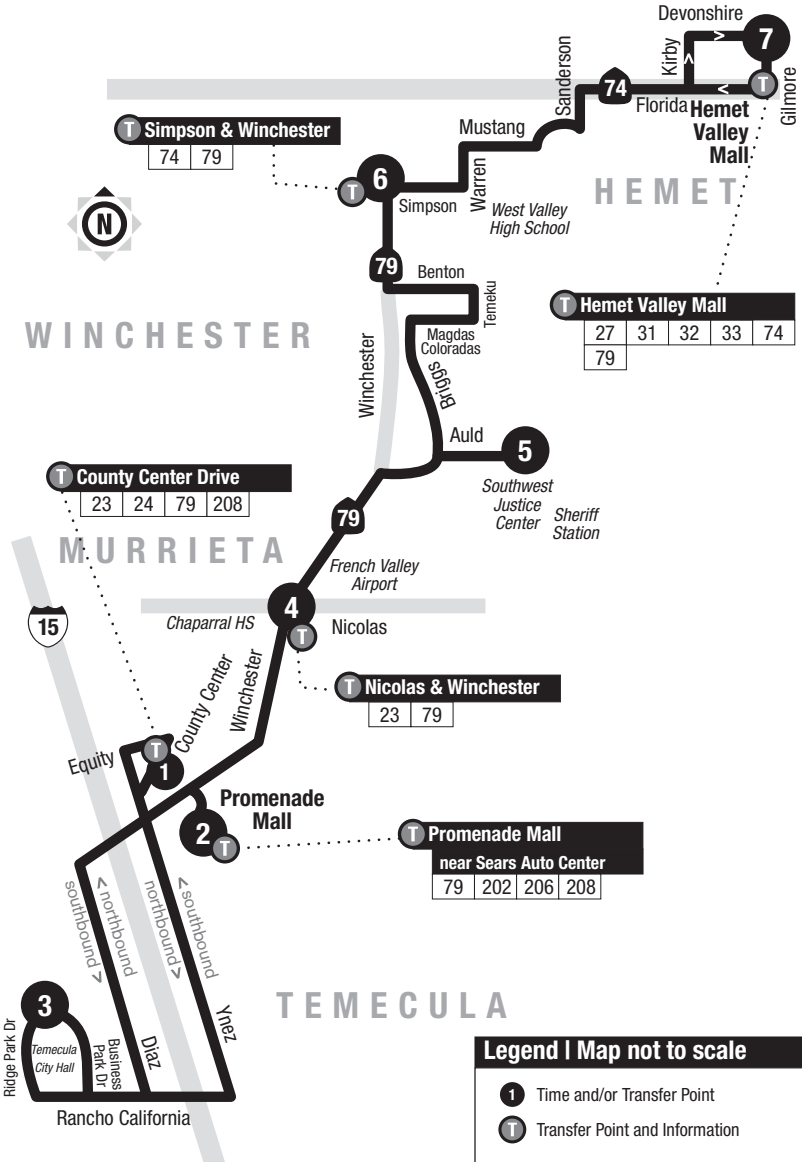

79

Hemet - Winchester - Temecula

Information Center
1-800-800-7821
Web site
www.RiversideTransit.com

Routing and timetables subject to change.

Also serving: Hemet Valley Mall. **No service on weekends or on the following holidays:** New Year's Day, Memorial Day, Independence Day, Labor Day, Thanksgiving Day and Christmas Day.