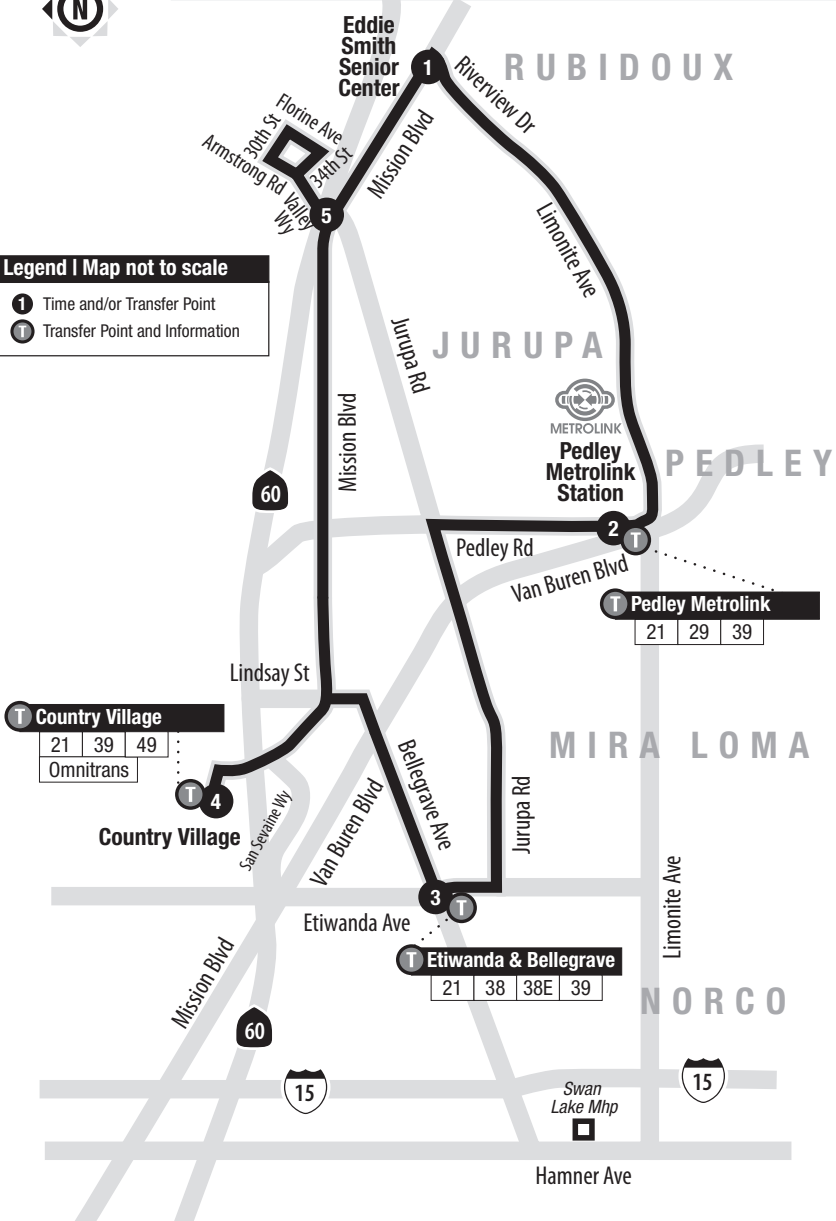

Routing and timetables subject to change.

Also serving: Country Village, Eddie D. Smith Senior Center and Old Plantation MHP. **No service on Saturdays or Sundays or the following holidays:** New Year's Day, Memorial Day, Independence Day, Labor Day, Thanksgiving Day and Christmas Day

Legend | Map not to scale

- 1** Time and/or Transfer Point
- T** Transfer Point and Information

39 Weekdays | Clockwise

A.M. times are in PLAIN, P.M. times are in BOLD | Times are approximate

Eddie B Smith Senior Center	Pedley Metrolink	Etiwanda & Bellegrave	Country Village	Valley Way & Mission	Eddie B Smith Senior Center
1	2	3	4	5	1
6:35	6:44	6:56	7:04	7:22	7:28
7:35	7:44	7:56	8:04	8:22	8:28
8:35	8:44	8:56	9:04	9:22	9:28
9:35	9:44	9:56	10:04	10:22	10:28
10:35	10:44	10:56	11:04	11:22	11:28
12:00	12:09	12:21	12:29	12:47	12:53
1:00	1:09	1:21	1:29	1:47	1:53
2:00	2:09	2:21	2:29	2:47	2:53
3:00	3:09	3:21	3:29	3:47	3:53
4:00	4:09	4:21	4:29	4:47	4:53
5:00	5:09	5:21	5:29	5:47	5:53