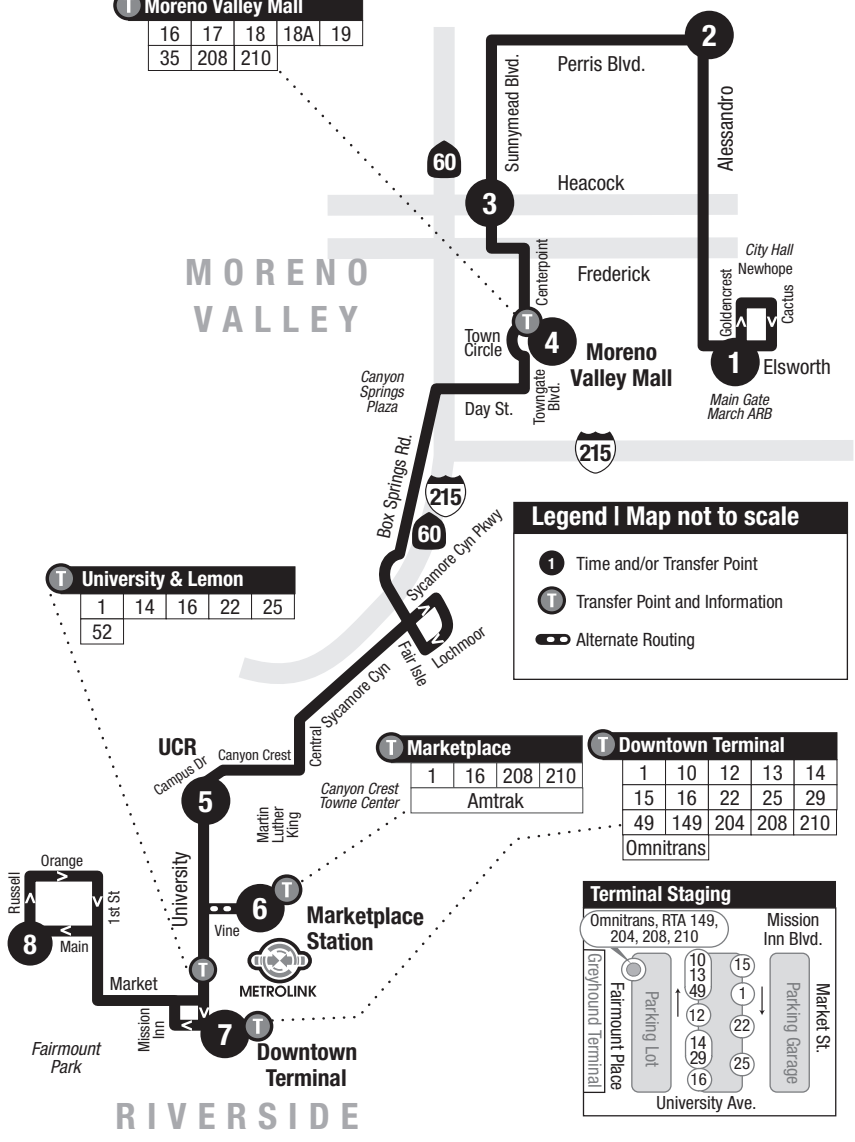

Legend | Map not to scale

- **1** Time and/or Transfer Point
- **T** Transfer Point and Information
- **—** Alternate Routing