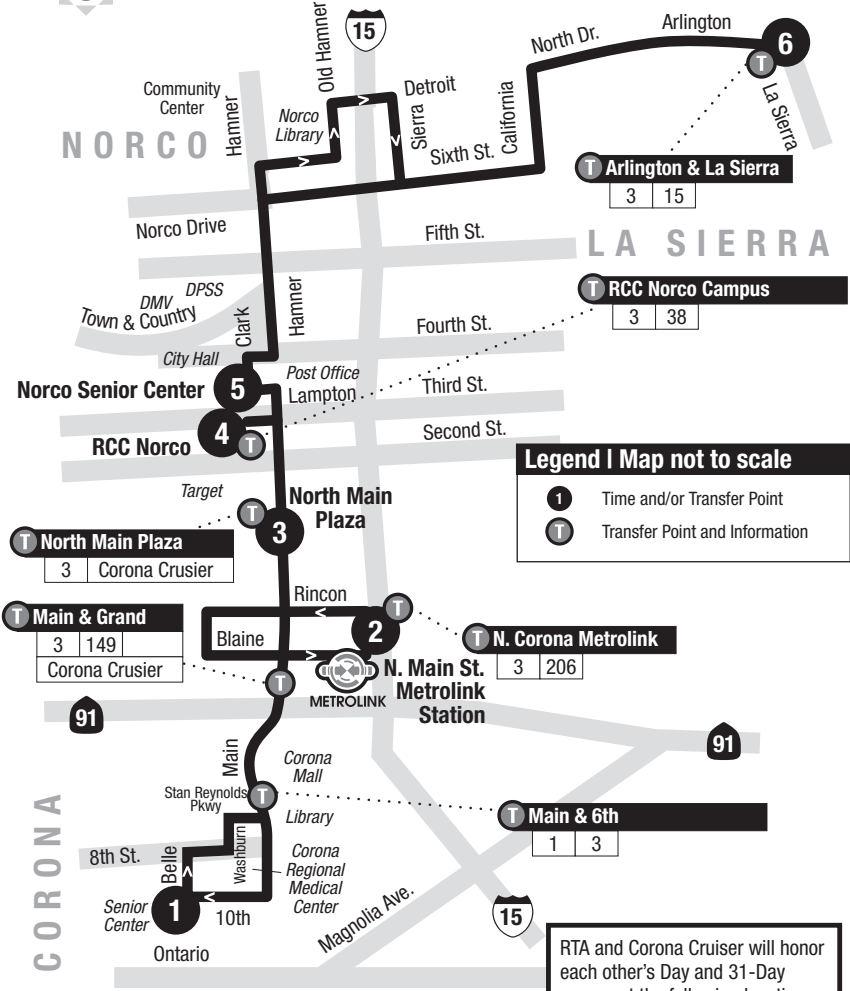

3

Arlington & La Sierra to Belle & 10th

Information Center
1-800-800-7821
Web site
www.RiversideTransit.com

Routing and timetables subject to change.

Also serving: Norco, Norco Senior Center, Norco City Hall, RCC, North Main Plaza, Corona. **No service on Sundays or the following holidays:** New Year's Day, Memorial Day, Independence Day, Labor Day, Thanksgiving Day and Christmas Day.